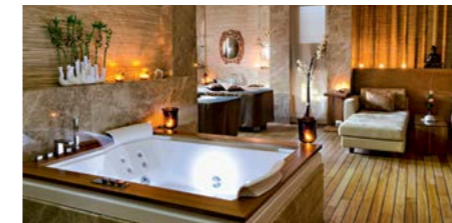

LA SOURCE SPA (800 m²)

La Source Spa is known throughout the world for setting new standards in spa luxury and trends. You'll enjoy the sounds of the nature, or the music of your choice as you enjoy La Source Spa services, Turkish bath, Finnish sauna, Bio sauna, private hairdresser, and massage rooms that boasts the ultimate in comfort and serenity. It only takes one treatment to see why La Source Spa is the spa of choice around the world.

MASSAGES

La Source Spa offers a menu of massage treatments, each different, yet each that incorporate the magical touches of highly-skilled masseurs and masseuses who are specialists in their areas. Choose the treatment, or range of treatments that are right for you and then prepare for a spa journey that only La Source Spa can deliver.

BODY TREATMENTS

Our body treatments, like our facials, features the world's most important brands. For a body treatment that will leave you soothed, calmed and restored.

FACIAL TREATMENTS

The world's most important care brands CACI Ultra and Jüliette Armand are together for you to start the day fresh... You only need to choose the facial care you want.

SPA PAVILION

A unique SPA experience session where you can purify yourself while feeling the sea breeze on your skin is waiting for you at SPA Pavilion (closed in winter).

SPA SUITE

A SPA Suite is where every comforting detail is thought out, where the tranquillity knows no boundaries, and where rejuvenation is the only objective. Book a SPA suite. Then see yourself emerge as a new person.

SALON TREATMENTS

No need to travel with a personal Coiffeur or aesthetician. La Source Spa offers all that you need for personal beauty. Manicure or a pedicure, haircuts, colour treatments and deep conditioning are all available and can be customized.

SPA & WELLNESS	SUMMER	WINTER
15 therapy rooms, 1 private spa suite, skin & sody care, massages & treatments, 1 private Turkish bath, manicure - pedicure (extra)	09.00 – 20.00	09.00 – 20.00
1 Bio & 1 Finnish sauna, 113 m² indoor pool, 1 Turkish bath (hamam), 1 steam bath, resting area	09.00 – 20.00	09.00 – 20.00

- For their safety and health, our little guests under 12 years old are allowed to use the areas only when accompanied by adults.
- Every day between 10.00-12.00 our little guests under 16 years old are allowed to use the Turkish bath, the sauna, the steam bath and the resting areas.