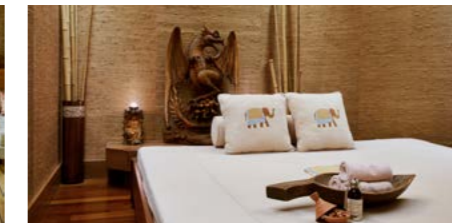

LA SOURCE SPA (800 m²)

La Source Spa is known throughout the world for setting new standards in spa luxury and trends. You'll enjoy the sounds of the nature, or the music of your choice as you enjoy La Source Spa services, Turkish bath, Finnish sauna, Bio sauna, private hairdresser, and massage rooms that boasts the ultimate in comfort and serenity. It only takes one treatment to see why La Source Spa is the spa of choice around the world.

MASSAGES

La Source Spa offers a menu of massage treatments, each different, yet each that incorporate the magical touches of highly-skilled masseurs and masseuses who are specialists in their areas. Choose the treatment, or range of treatments that are right for you and then prepare for a spa journey that only La Source Spa can deliver.

BODY TREATMENTS

Our body treatments, like our facials, features the world's most important brands. For a body treatment that will leave you soothed, calmed and restored.

FACIAL TREATMENTS

The world's most important care brands CACI Ultra and Jüliette Armand are together for you to start the day fresh... You only need to choose the facial care you want.

SPA PAVILION

A unique SPA experience session where you can purify yourself while feeling the sea breeze on your skin is waiting for you at SPA Pavilion (closed in winter).

SPA SUITE

A SPA Suite is where every comforting detail is thought out, where the tranquillity knows no boundaries, and where rejuvenation is the only objective. Book a SPA suite. Then see yourself emerge as a new person.

SALON TREATMENTS

No need to travel with a personal Coiffeur or aesthetician. La Source Spa offers all that you need for personal beauty. Manicure or a pedicure, haircuts, colour treatments and deep conditioning are all available and can be customized.

SPA & WELLNESS	SUMMER	WINTER
15 therapy rooms, 1 private spa suite, skin & sody care, massages & treatments, 1 private Turkish bath, manicure - pedicure (extra)	09.00 – 20.00	09.00 – 20.00
1 Bio & 1 Finnish sauna, 113 m² indoor pool, 1 Turkish bath (hamam), 1 steam bath, resting area	09.00 – 20.00	09.00 – 20.00

- For their safety and health, our little guests under 12 years old are allowed to use the areas only when accompanied by adults.
- Every day between 10.00-12.00 our little guests under 16 years old are allowed to use the Turkish bath, the sauna, the steam bath and the resting areas.