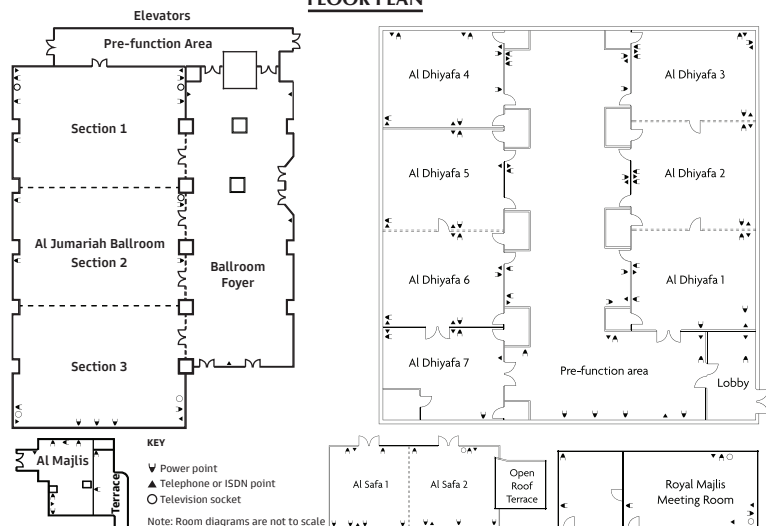

CONFERENCE & EVENTS

Millennium Plaza Downtown Hotel is the place to host your meetings and events. With a large ballroom accommodating up to 1,400 guests as well as 10 meeting rooms of different sizes, you have the choice to select the venue according to your requirements.

Our professional and experienced team is dedicated to make every event a success. A wide variety of catering options will round up your meeting experience.

WEDDINGS

Our expert wedding planners have years of experience in making dreams come true and can tailor make a perfect day. Our packages range from intimate to splendid wedding events catering for up to 650 guests.

If you are planning your wedding, Millennium Plaza Downtown Hotel is your reliable partner to handle every little detail of your dream wedding.

OUTSIDE CATERING

Impress your guests with an extensive range of delicious cuisine from our professional chefs, delivered effortlessly by our experienced servers. Whether you are planning a children's party, engagement celebrations or even seated corporate dinners we are here to plan and help you achieve the desired results.

Our culinary team will create bespoke menus with authentic dishes from around the world.