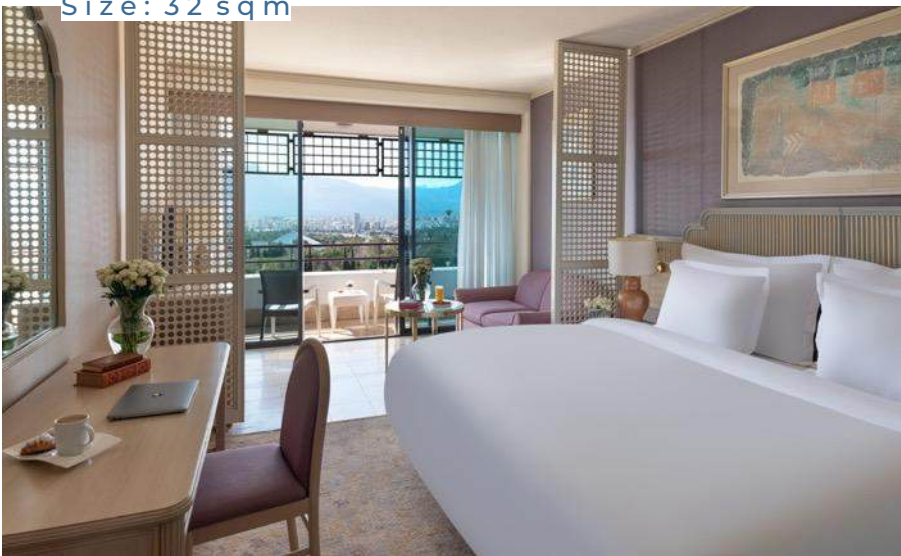

STANDARD ROOMS LAND VIEW

Features:

Twin beds or king size bed, sofa, balcony, shower, safe, Wi-Fi, LCD TV, hair dryer, minibar, tea set and nespresso coffee machine.

Size: 32 sqm

STANDARD ROOMS SEA VIEW

Features:

Twin beds or king size bed, sofa, balcony, shower, safe, Wi-Fi, LCD TV, hair dryer, minibar, tea set and nespresso coffee machine.

Size: 32 sqm

STANDARD ROOMS PANORAMIC SEA VIEW

Features:

Twin beds or king size bed, sofa, balcony, shower, safe, Wi-Fi, LCD TV, hair dryer, minibar, tea set and nespresso coffee machine.

Size: 32 sqm

STANDARD ROOMS

HANDICAPPED ROOM

Features:

Twin beds or king size bed, sofa, balcony, shower, safe, Wi-Fi, LCD TV, hair dryer, minibar, tea set and nespresso coffee machine.

Size: 32 sqm

STANDARD ROOMS

Features:

Twin beds or king size bed, single bed, balcony, shower, safe, Wi-Fi, LCD TV, hair dryer, minibar, tea set and nespresso coffee machine.

Size: 32 sqm

FAMILY ROOMS

CONNECTION ROOM WITH SEA VIEW

Features: