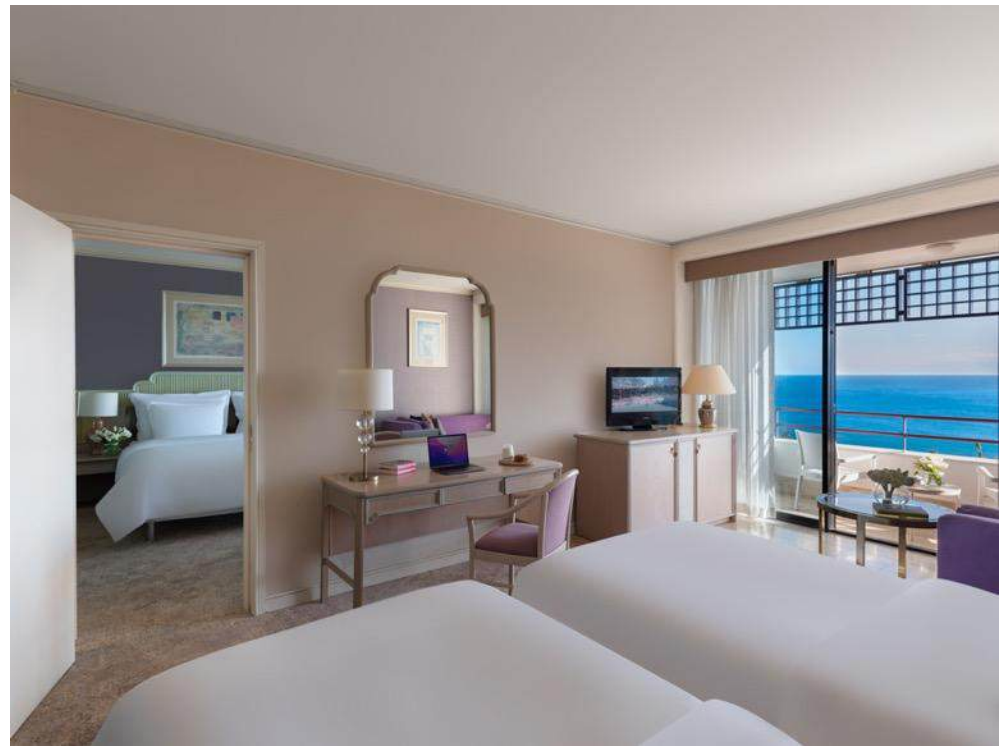

Twin beds or king size bed, sofa, balcony, shower, safe, Wi-Fi, LCD TV, hair dryer, minibar, tea set and nespresso coffee machine.

Size: 32 sqm

STANDARD ROOMS PANORAMIC SEA VIEW

Features:

Twin beds or king size bed, sofa, balcony, shower, safe, Wi-Fi, LCD TV, hair dryer, minibar, tea set and nespresso coffee machine.

Size: 32 sqm

STANDARD ROOMS

HANDICAPPED ROOM

Features:

Twin beds or king size bed, sofa, balcony, shower, safe, Wi-Fi, LCD TV, hair dryer, minibar, tea set and nespresso coffee machine.

Size: 32 sqm

STANDARD ROOMS

Features:

Twin beds or king size bed, single bed, balcony, shower, safe, Wi-Fi, LCD TV, hair dryer, minibar, tea set and nespresso coffee machine.

Size: 32 sqm

FAMILY ROOMS

CONNECTION ROOM WITH SEA VIEW

Features:

2 bedrooms, twin beds and king size bed, sofa, 2 balconies, 2 showers, safe, Wi-Fi, LCD TV, hair dryer, minibar, tea set and nespresso coffee machine.

Size: 64 sqm

FAMILY ROOMS

FAMILY TERRACE SUITE (3LAND VIEW, 3 SEA VIEW)