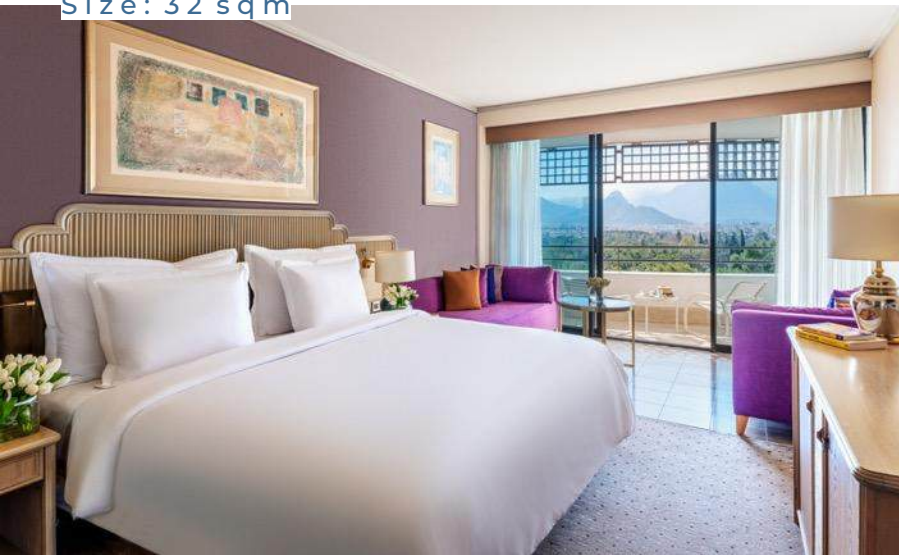

Twin beds or king size bed, sofa, balcony, shower, safe, Wi-Fi, LCD TV, hair dryer, minibar, tea set and nespresso coffee machine.

Size: 32 sqm

STANDARD ROOMS PANORAMIC SEA VIEW

Features:

Twin beds or king size bed, sofa, balcony, shower, safe, Wi-Fi, LCD TV, hair dryer, minibar, tea set and nespresso coffee machine.

Size: 32 sqm

STANDARD ROOMS

HANDICAPPED ROOM

Features:

Twin beds or king size bed, sofa, balcony, shower, safe, Wi-Fi, LCD TV, hair dryer, minibar, tea set and nespresso coffee machine.

Size: 32 sqm

STANDARD ROOMS

COMFORT ROOM WITH LAND VIEW

Features:

Twin beds or king size bed, single bed, balcony, shower, safe, Wi-Fi, LCD TV, hair dryer, minibar, tea set and nespresso coffee machine.

Size: 32 sqm

STANDARD ROOMS

COMFORT ROOM WITH SEA VIEW

Features:

Twin beds or king size bed, single bed, balcony, shower, safe, Wi-Fi, LCD TV, hair dryer, minibar, tea set and nespresso coffee machine.

Size: 32 sqm

FAMILY ROOMS

CONNECTION ROOM WITH SEA VIEW

Features: