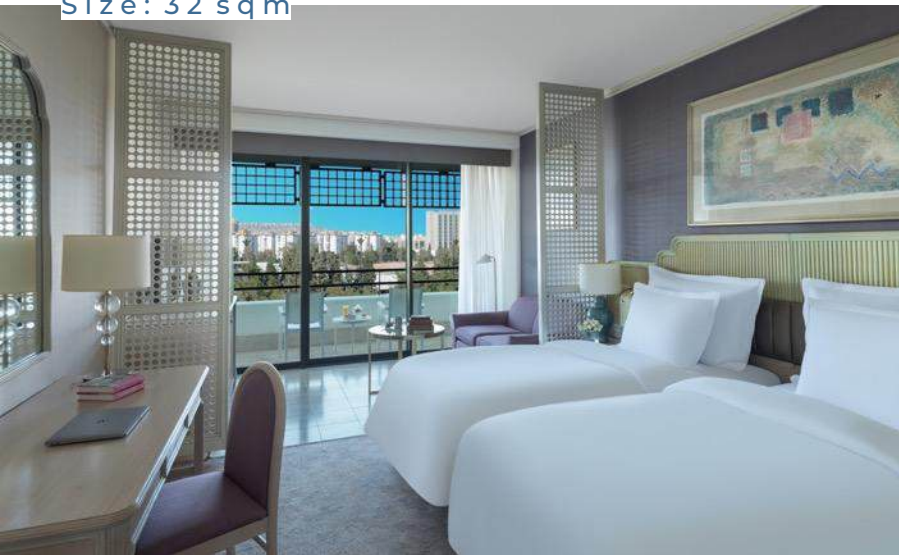

STANDARD ROOMS LAND VIEW

Features:

Twin beds or king size bed, sofa, balcony, shower, safe, Wi-Fi, LCD TV, hair dryer, minibar, tea set and nespresso coffee machine.

Size: 32 sqm

STANDARD ROOMS SEA VIEW

Features:

Twin beds or king size bed, sofa, balcony, shower, safe, Wi-Fi, LCD TV, hair dryer, minibar, tea set and nespresso coffee machine.

Size: 32 sqm

STANDARD ROOMS PANORAMIC SEA VIEW

Features:

Twin beds or king size bed, sofa, balcony, shower, safe, Wi-Fi, LCD TV, hair dryer, minibar, tea set and nespresso coffee machine.

Size: 32 sqm

STANDARD ROOMS

HANDICAPPED ROOM

Features:

Twin beds or king size bed, sofa, balcony, shower, safe, Wi-Fi, LCD TV, hair dryer, minibar, tea set and nespresso coffee machine.

Size: 32 sqm

STANDARD ROOMS

Features:

Twin beds or king size bed, single bed, balcony, shower, safe, Wi-Fi, LCD TV, hair dryer, minibar, tea set and nespresso coffee machine.

Size: 32 sqm

FAMILY ROOMS

CONNECTION ROOM WITH SEA VIEW

Features: