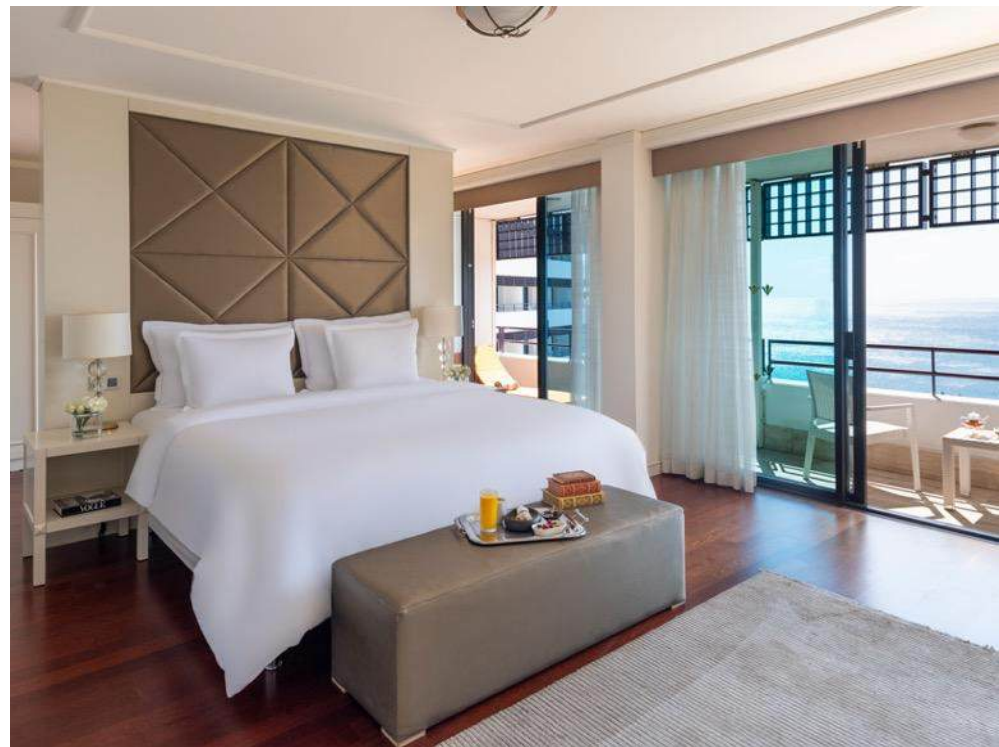

SUITES

KING SUITE WITH SEA VIEW

Features:

2 bedrooms, 2 king size bed, 1 living room, balcony, 2 bathrooms (main bathroom with jacuzzi), sofa group (in the room and balcony), balcony, shower, safe, hair dryer, Wi-Fi, LCD TV, minibar, tea set and nespresso coffee machine.

Size: 128 sqm