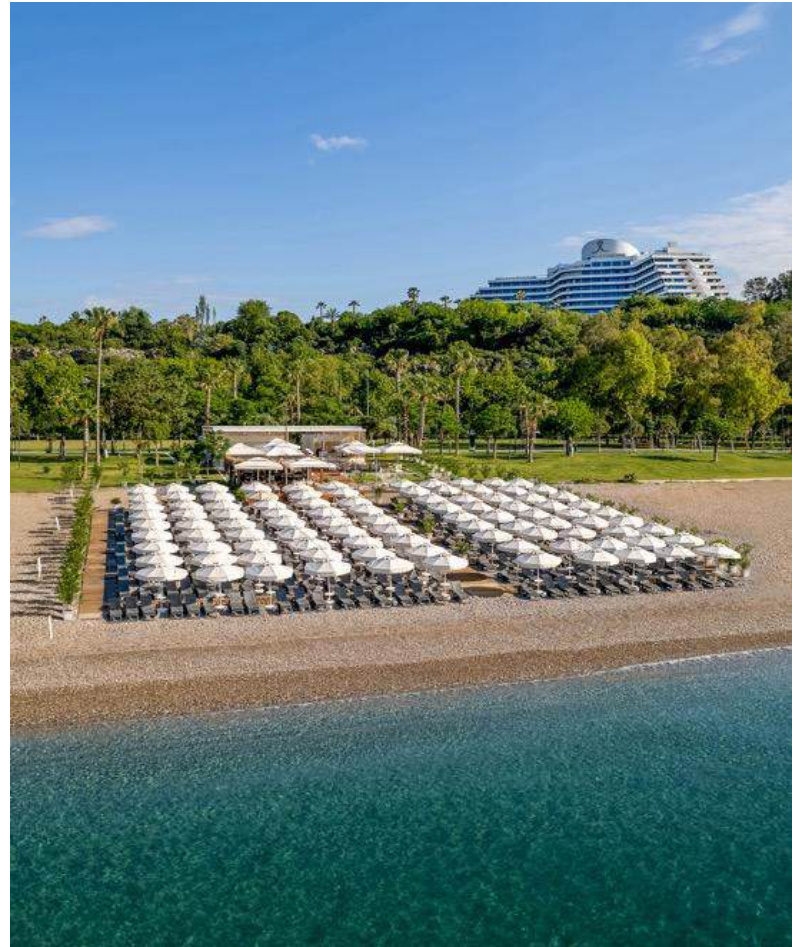

* It is required to enter the pool with suitable swimming apparel.

BEACH SERVICES

There is direct Access by elevator to our beach located on the unique Konyaalti beach.

Shuttle service to Aruna Beach

Towels, umbrellas and sunbed services are provided on the beach for the comfort of our guests.

There are changing rooms and WC on our beach.

Food and beverage service is provided. (All inclusive)

Konyaalti Beach Park is located at number 4.
Aruna Beach is 300 m from the hotel.

ENTERTAINMENT & ACTIVITIES