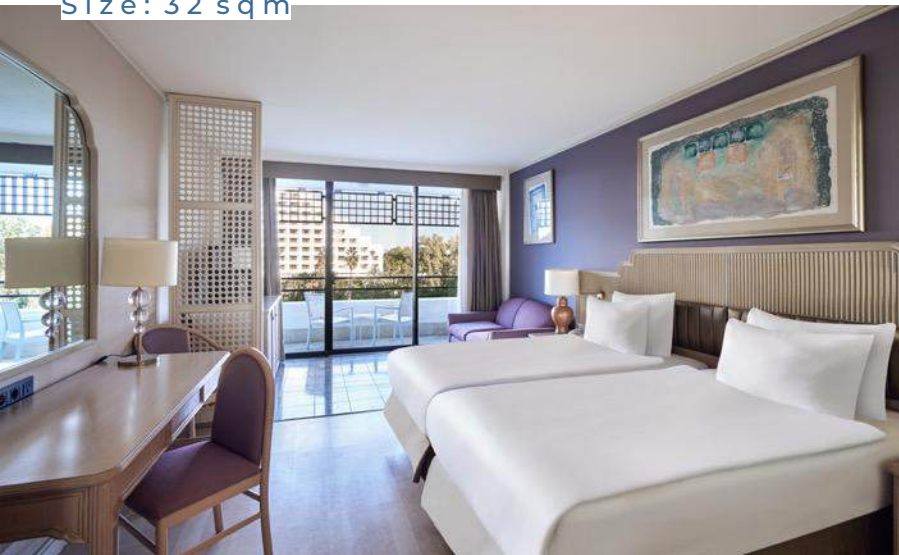

STANDARD ROOMS LAND VIEW

Features:

Twin beds or king size bed, sofa, balcony, shower, safe, Wi-Fi, LCD TV, hair dryer, minibar, tea set and nespresso coffee machine.

Size: 32 sqm

STANDARD ROOMS SEA VIEW

Features:

Twin beds or king size bed, sofa, balcony, shower, safe, Wi-Fi, LCD TV, hair dryer, minibar, tea set and nespresso coffee machine.

Size: 32 sqm

STANDARD ROOMS PANORAMIC SEA VIEW

Features:

Twin beds or king size bed, sofa, balcony, shower, safe, Wi-Fi, LCD TV, hair dryer, minibar, tea set and nespresso coffee machine.

Size: 32 sqm

STANDARD ROOMS

HANDICAPPED ROOM

Features:

Twin beds or king size bed, sofa, balcony, shower, safe, Wi-Fi, LCD TV, hair dryer, minibar, tea set and nespresso coffee machine.

Size: 32 sqm

STANDARD ROOMS

Features:

Twin beds or king size bed, single bed, balcony, shower, safe, Wi-Fi, LCD TV, hair dryer, minibar, tea set and nespresso coffee machine.

Size: 32 sqm

FAMILY ROOMS

CONNECTION ROOM WITH SEA VIEW

Features: