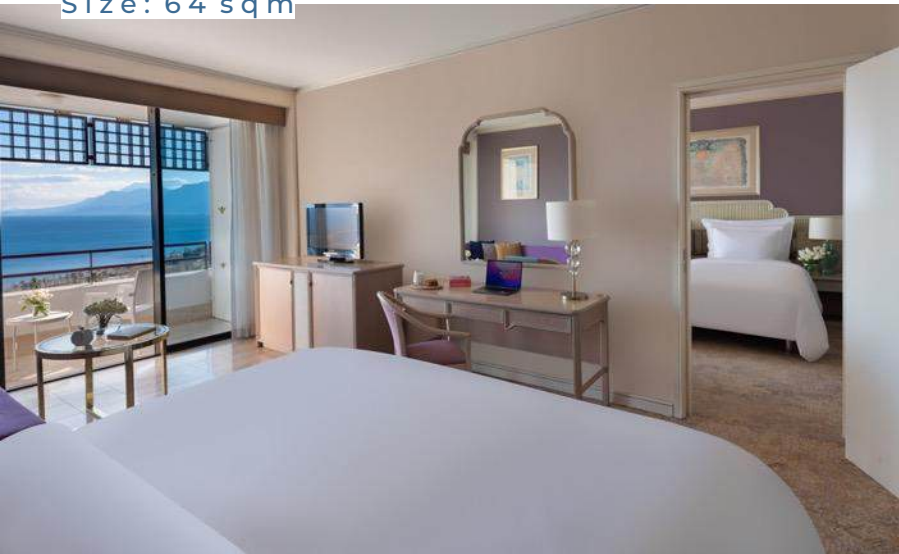

FAMILY ROOMS

CONNECTION ROOM WITH SEA VIEW

Features:

2 bedrooms, twin beds and king size bed, sofa, 2 balconies, 2 showers, safe, Wi-Fi, LCD TV, hair dryer, minibar, tea set and nespresso coffee machine.

Size: 64 sqm