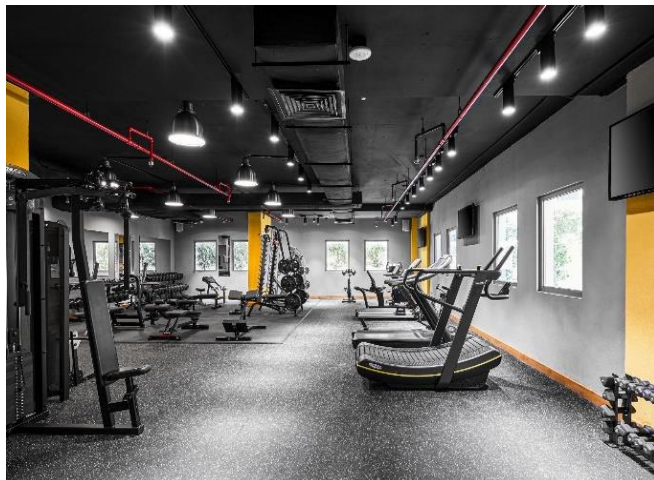

Recreation – Bodylines Fitness & Wellness Club

An outdoor temperature-controlled **swimming pool**

Separate **kids pool**

Fully equipped gym with modern cardio and weight machines

Sauna, jacuzzi and steam room

Massage treatment rooms