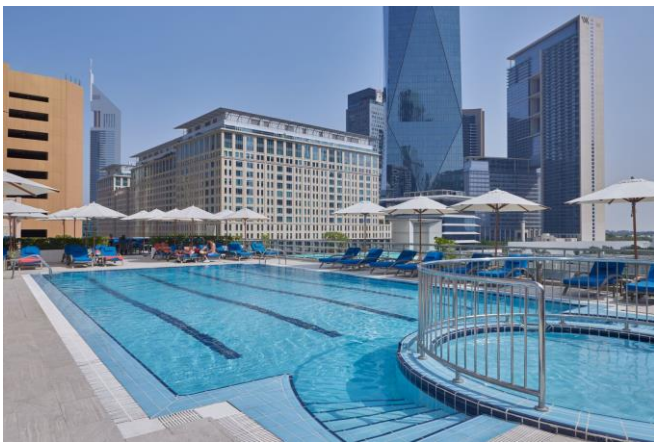

Rose
Rayhaan
by Rotana
Dubai

72-Storey building offers 462 rooms & suites

Centrally located in the heart of Sheikh Zayed Road

Temperature controlled outdoor pool, kids pool

Complimentary shuttle bus to Kite Beach

Recreation – Bodylines Fitness & Wellness Club

An outdoor temperature-controlled **swimming pool**

Separate **kids pool**

Fully equipped gym with modern cardio and weight machines

Sauna, jacuzzi and steam room