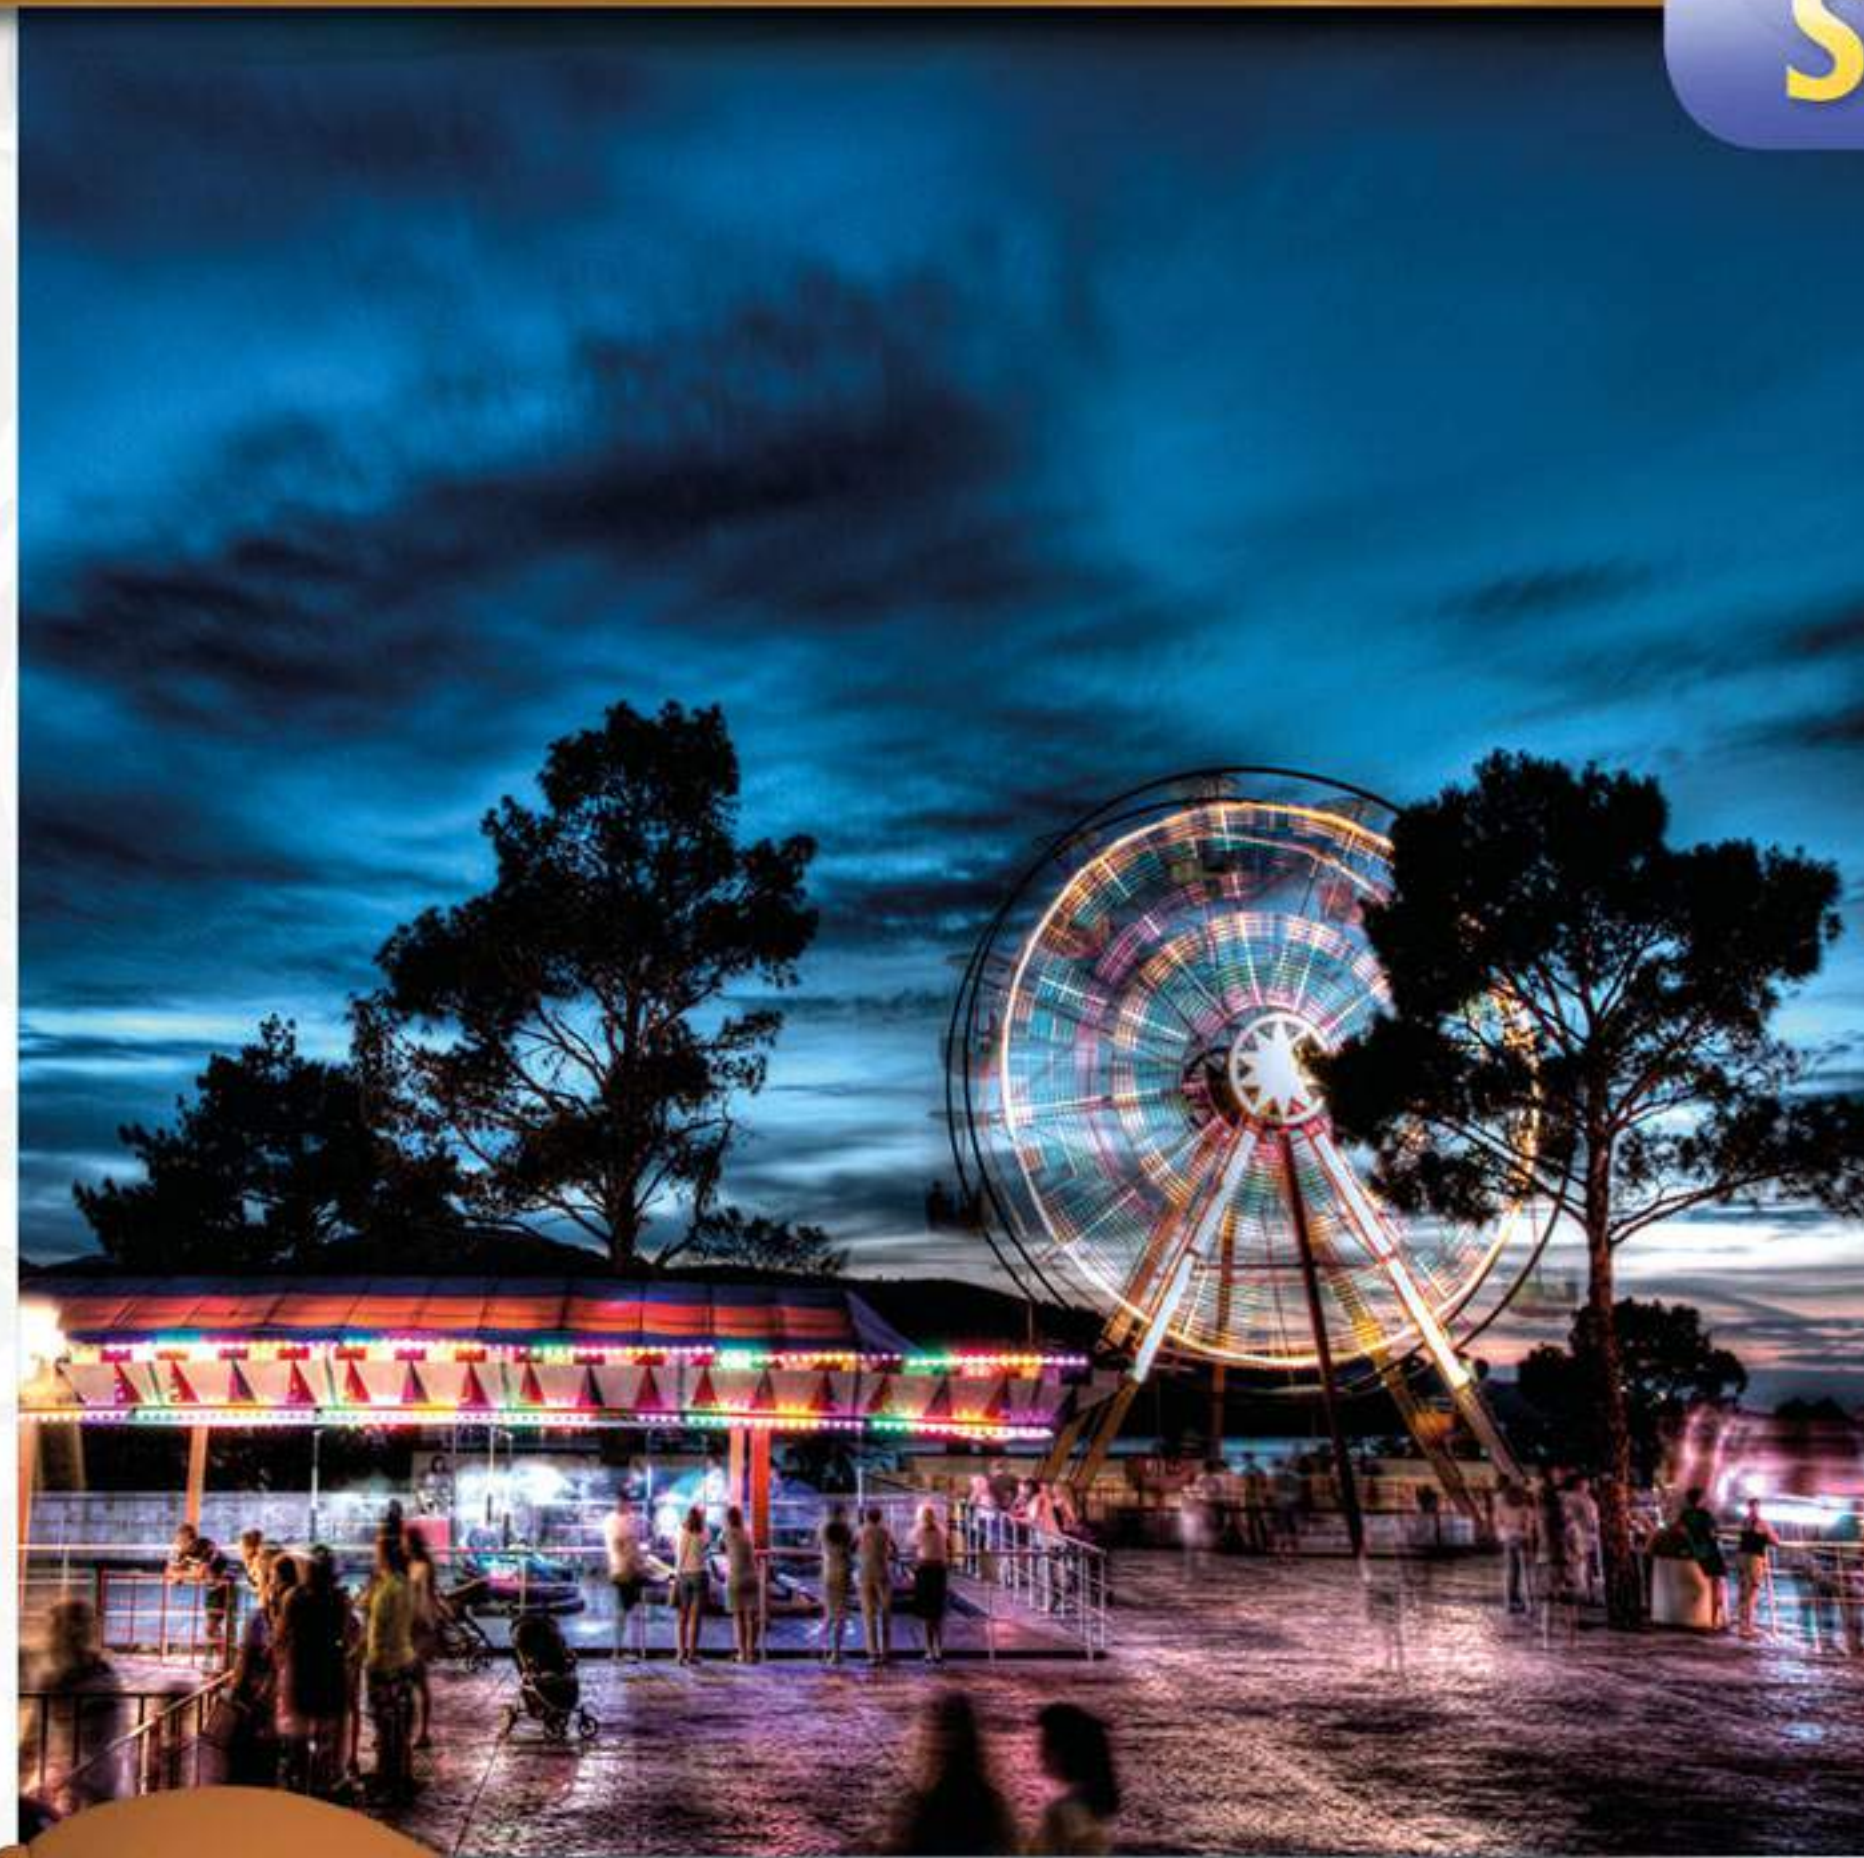

SUPREME

THEME PARK

LUNA PARK

The most amusement place of Vogue Hotel Bodrum is Luna Park, place of unforgettable moments full of fun. Luna Park area presents 9 different enjoyable attractions for each age group: 17 m Ferris Wheel, Carousel, bumper cars etc.

*Luna Park is opened 1 June- 15 October

*Luna Park working hours/dates can be changed due to the weather conditions.