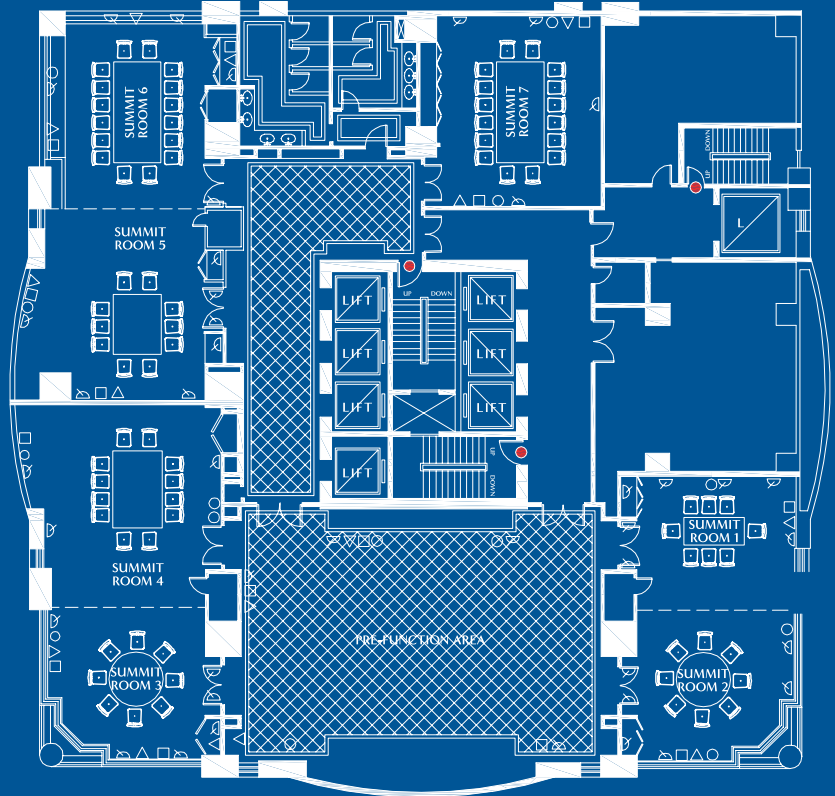

Additional Equipment can be sourced upon request. Dedicated meeting host available throughout your event.

Your function room layouts

Meeting Room	Area (m ²) L x W x H	 Theatre	 Classroom	 U Shape	 Board Room	 Cabaret	 Reception	 Dining
Board Room	7.5x5.6 = 42	20	18	18	20	15	40	30
Summit Room 1	5.2x6 = 31.2	20	12	12	12	10	20	16
Summit Room 2	5.3x6 = 31.8	20	12	12	12	10	20	16
Summit Room 3	6x5.5 = 33	22	15	12	12	10	20	16
Summit Room 4	8x6.1 = 48.8	35	24	18	16	15	40	24
Summit Room 5	7.6x6.2 = 47.2	30	22	18	16	15	30	20
Summit Room 6	6.6x6.3 = 41.6	25	18	16	14	15	30	20
Summit Room 7	7.5x6.3 = 49.5	35	24	18	14	15	40	25
Summit Room 1&2	11x6 = 66	55	30	22	24	25	50	40
Summit Room 3&4	14x5.5 = 77	65	42	30	30	35	50	40
Summit Room 5&6	14.2x6.8 = 88	75	54	38	33	45	80	68