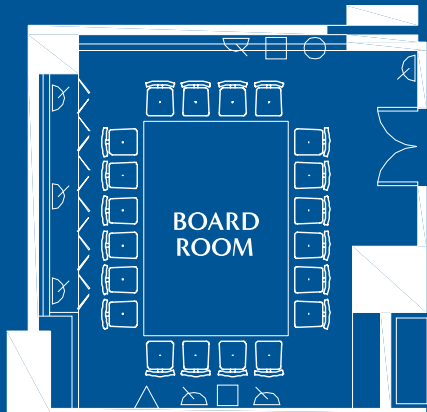

Lighting system

Meeting rooms with natural daylight
Complete blackout
Dimming of Central Lighting

Music System

Channel Mixing Console
AM/FM Tuner
Tabletop speakers
Microphones

LCD Projector

Large TV with remote control
Projector and screen
Fold-up mobile screens
Laser pointers
Flipcharts with markers

Additional Equipment can be sourced upon request. Dedicated meeting host available throughout your event.

Your function room layouts

Meeting Room	Area (m ²) L x W x H	 Theatre	 Classroom	 U Shape	 Board Room	 Cabaret	 Reception	 Dining
Board Room	7.5x5.6 = 42	20	18	18	20	15	40	30
Summit Room 1	5.2x6 = 31.2	20	12	12	12	10	20	16
Summit Room 2	5.3x6 = 31.8	20	12	12	12	10	20	16
Summit Room 3	6x5.5 = 33	22	15	12	12	10	20	16
Summit Room 4	8x6.1 = 48.8	35	24	18	16	15	40	24
Summit Room 5	7.6x6.2 = 47.2	30	22	18	16	15	30	20
Summit Room 6	6.6x6.3 = 41.6	25	18	16	14	15	30	20
Summit Room 7	7.5x6.3 = 49.5	35	24	18	14	15	40	25
Summit Room 1&2	11x6 = 66	55	30	22	24	25	50	40
Summit Room 3&4	14x5.5 = 77	65	42	30	30	35	50	40
Summit Room 5&6	14.2x6.8 = 88	75	54	38	33	45	80	68