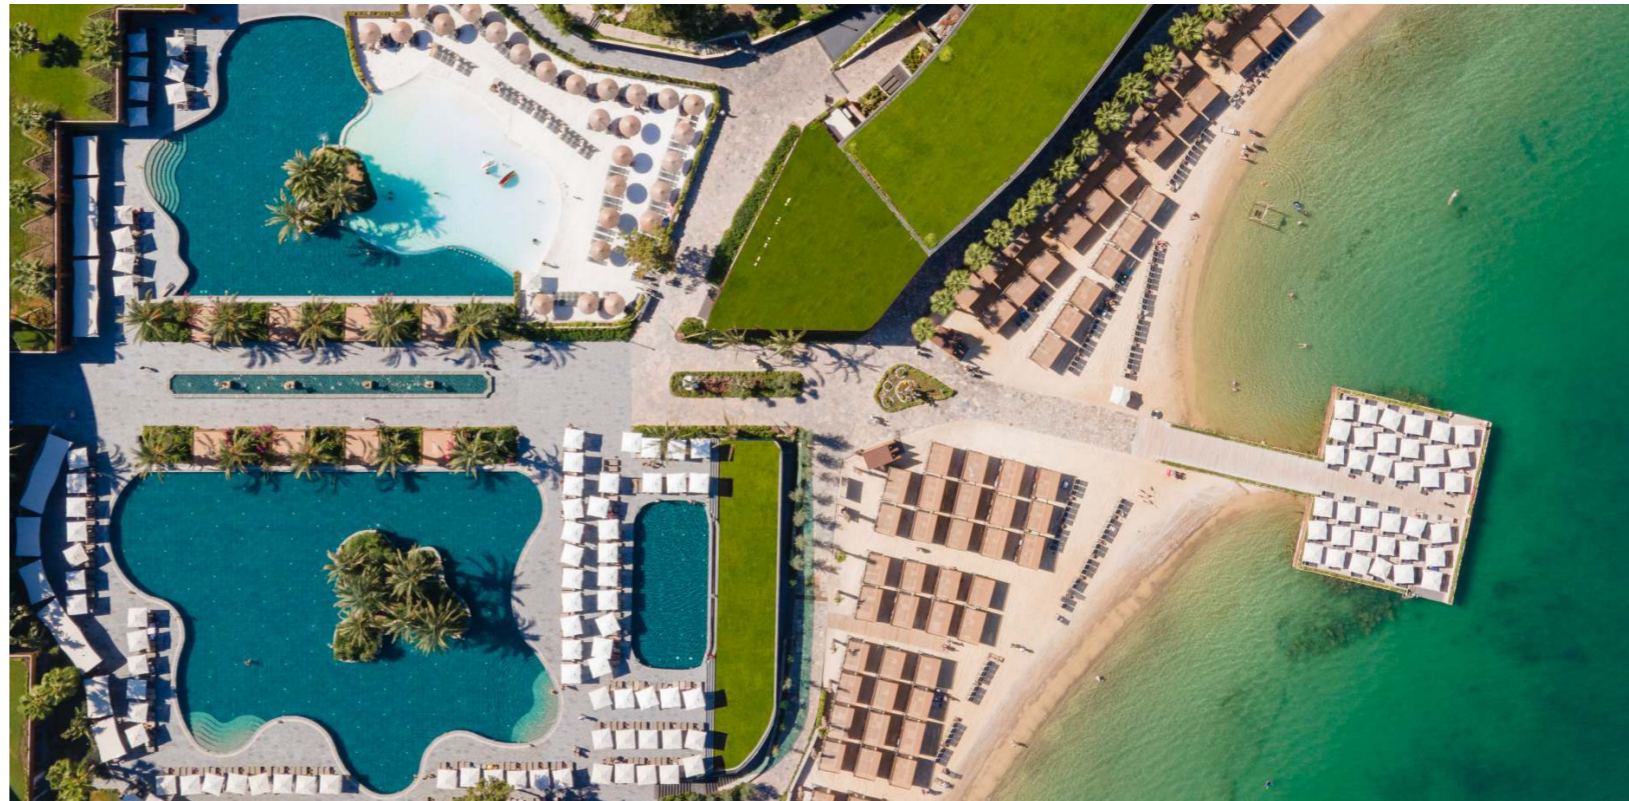

SWIMMING POOLS	MAIN POOL 1	MAIN POOL 2	RELAX POOL	CANDYLAND POOL	INFINITY POOL
Outdoor Pools	✓	✓	✓	✓	✓
Kids Pools	x	✓	x	✓	✓
Heated	x	x	x	x	✓
Sweet Water	✓	✓	✓	✓	✓
Area (m2)	1253	850	585	Total 7000	200
Maximum Depth (cm)	1,40	Adult: 1,40	1,40	Adult: 1,40 Child:0,35	1,40
Sunbed	✓	✓	✓	✓	✓
Umbrella / Tent	✓	✓	✓	✓	✓
Beach Towel (Ne Deposit Required)	✓	✓	✓	✓	✓
Shower	x	x	x	✓	x

HEATED ACCORDING TO WEATHER CONDITIONS