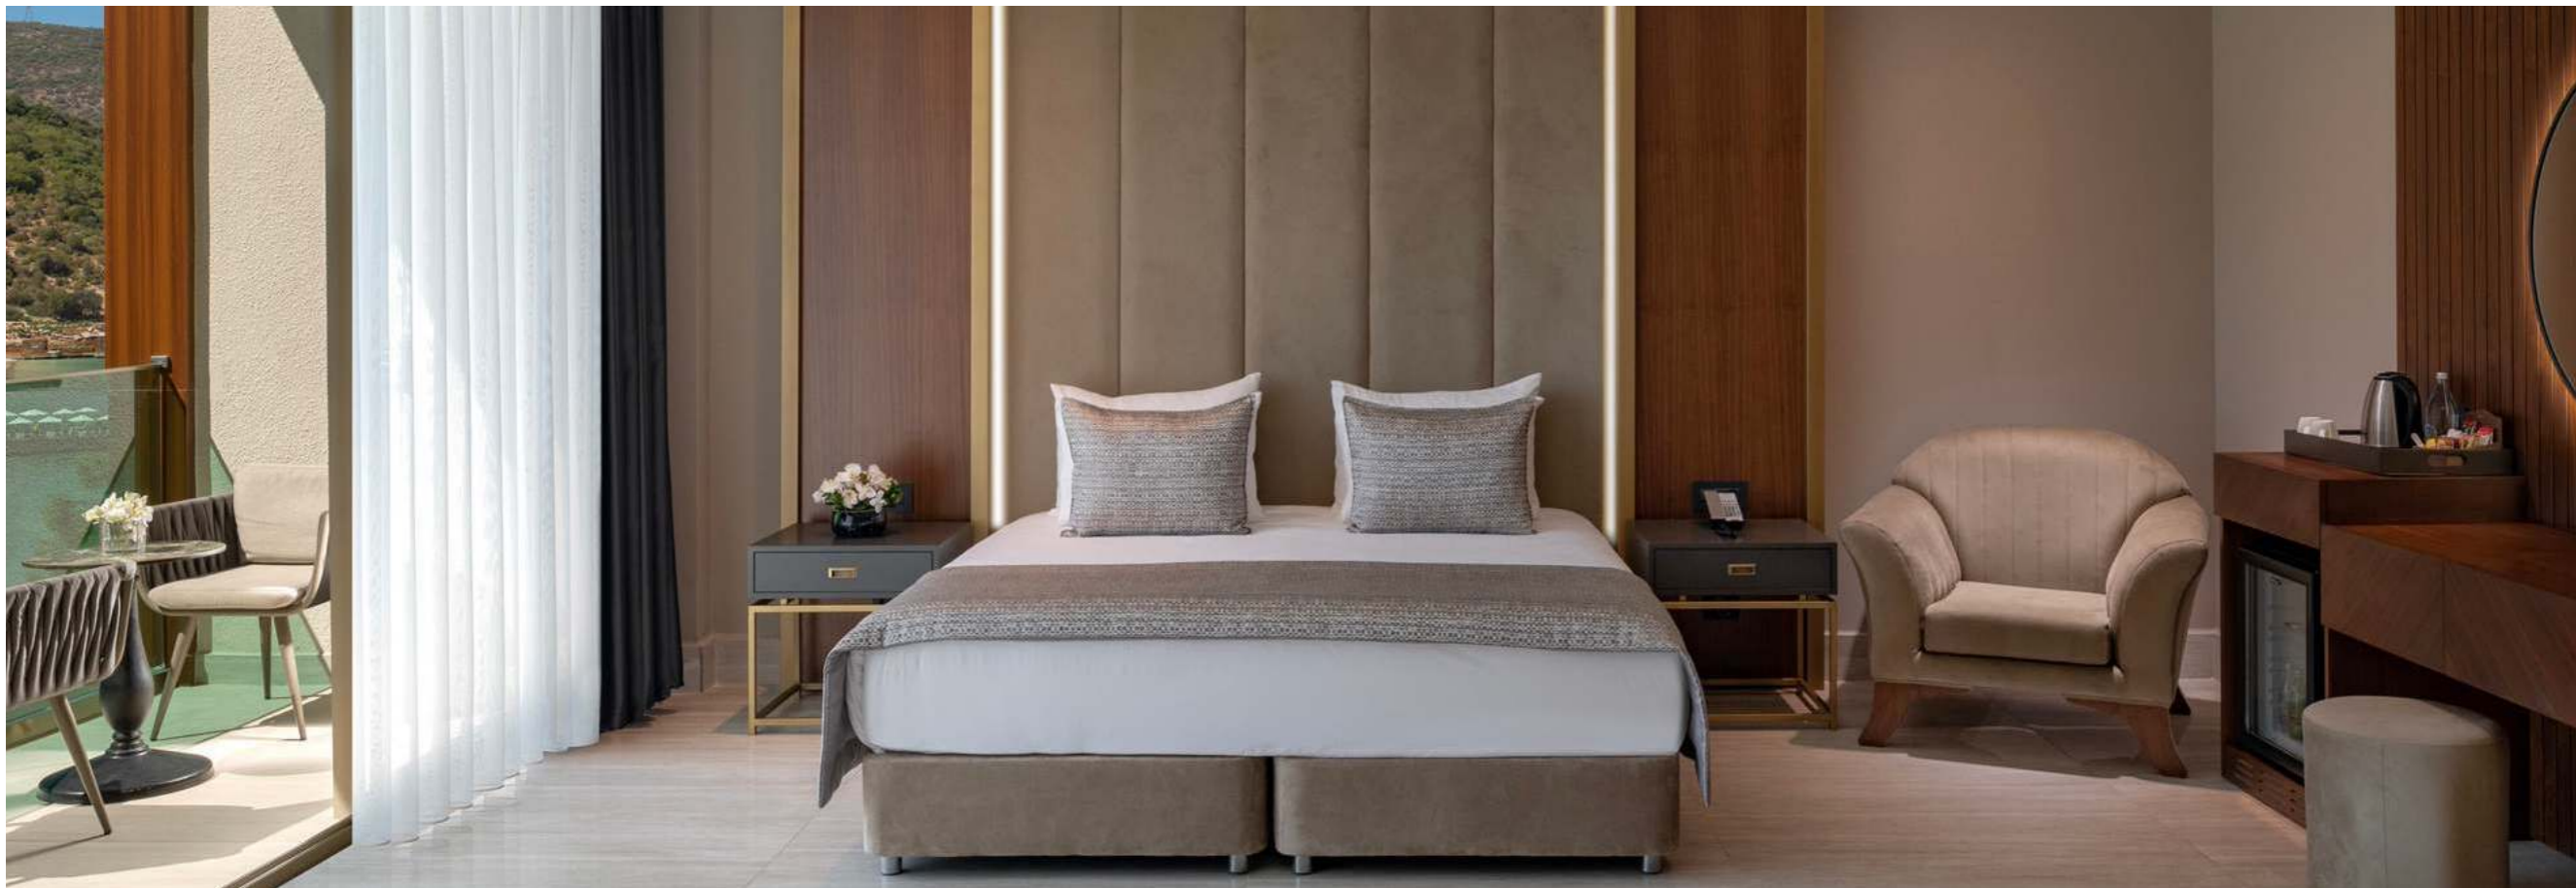

ROOM & SUITES FEATURES	LOCATION	TOTAL	SQUARE METER
Standart Garden Room Annex	Garden Area	39	32
Handicapped Rooms	Main Building & Garden Area	8	55
Superior Garden Annex	Garden Area	227	55
Superior Land View	Main Building	167	55
Superior Sea View	Main Building	118	55
Corner Deluxe Room	Main Building	19	75
Family Garden Room Annex	Garden Area	37	75
Family Connection Room Annex	Garden Area	88	90
Family Suite Land View	Main Building	19	75
Family Suite Sea View	Main Building	8	75