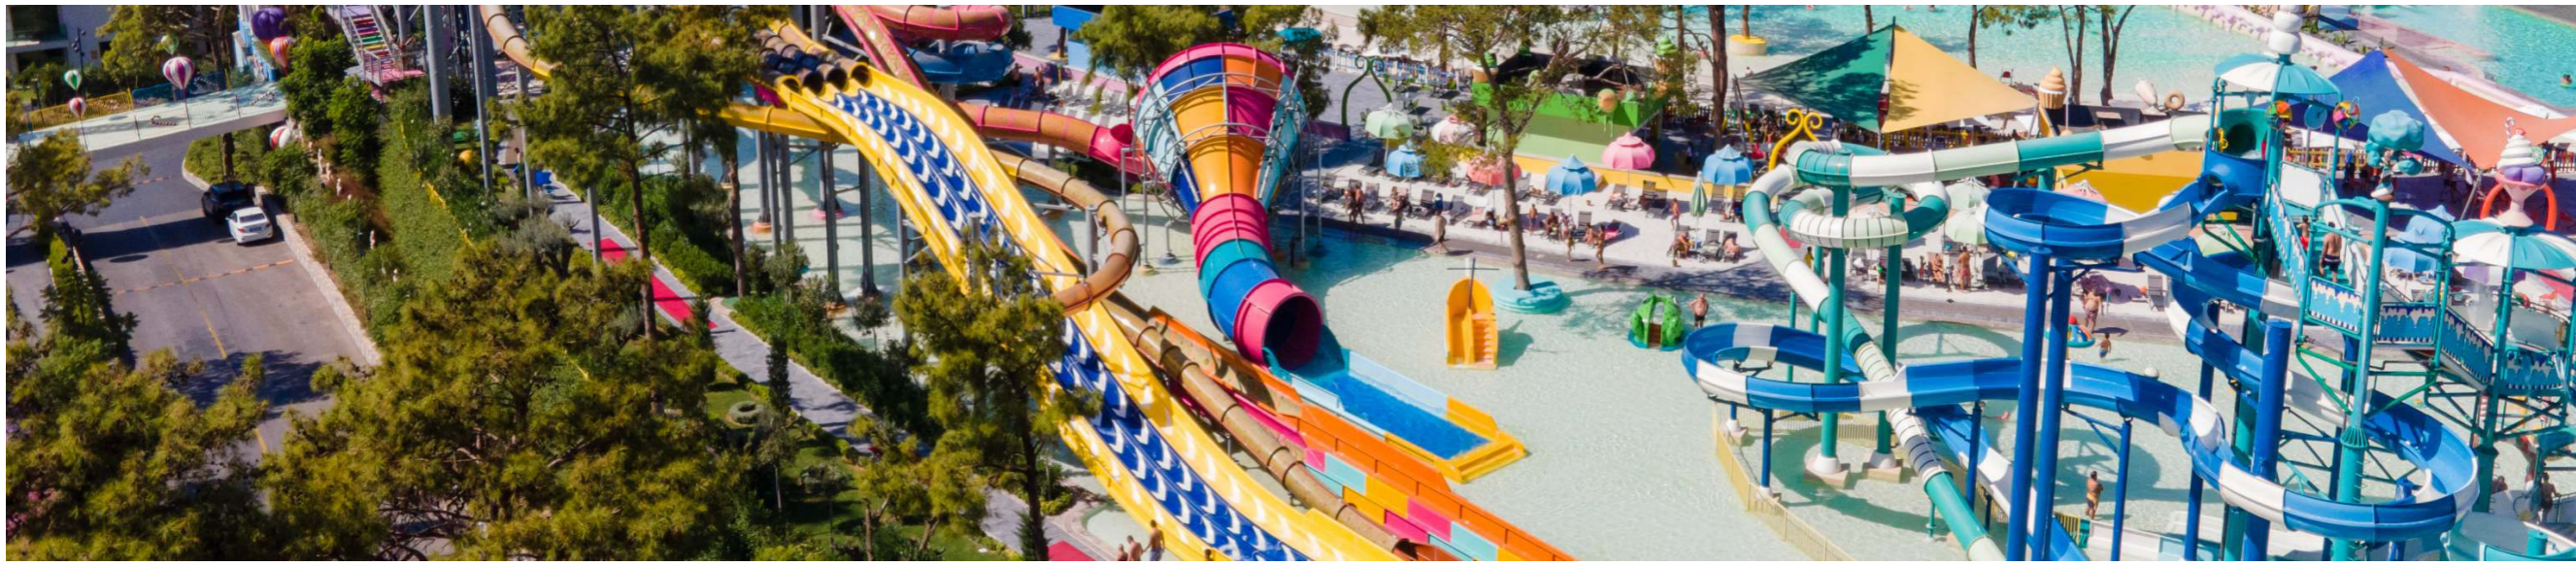

SLIDES	HEIGHT LIMIT	NOTES
King Cobra	Min.1,20m	The total area of the Aqua Park is 15,000 square meters. Entrance to the Aqua Park is complimentary for hotel guests. Opening and closing dates 01.05.2025–31.10.2025 There are a total of 28 slides. The depth of the Adult Pool is 120 cm. The Children's Pool has a depth of 40 cm. Children under the age of 10 must be accompanied by their parents. Food and beverage services within the park are available for an additional fee.
Turbolance	1 Kişi: Min 60 kg – Max 120 kg 2 Person: Min 90 kg – Max 180 kg Min.1,20m	
Rafting Flying	1 Kişi: Min 60 kg – Max 120 kg 2 Kişi: Min 90 kg – Max 180 kg Min.1,20m	
Multi Slide (3 line)	1 Kişi: Min 60 kg – Max 120 kg 2 Kişi: Min 90 kg – Max 180 kg Min.1,20m	
Kamikaze	1 Kişi: Min 60 kg – Max 120 kg 2 Kişi: Min 90 kg – Max 180 kg	
Body Slide 1	Min.1,20m Max.120kg	
Twister Racer (4)	Min.1,20m Max.120kg	
Aquatube	Min.1,20m Max.120kg	
Tunnel Free fall	Min.1,20m Max.120kg	
Kamikaze 5Tip	Min.1,20m Max.120kg	
Magicone	Min.1,20m Max.120kg