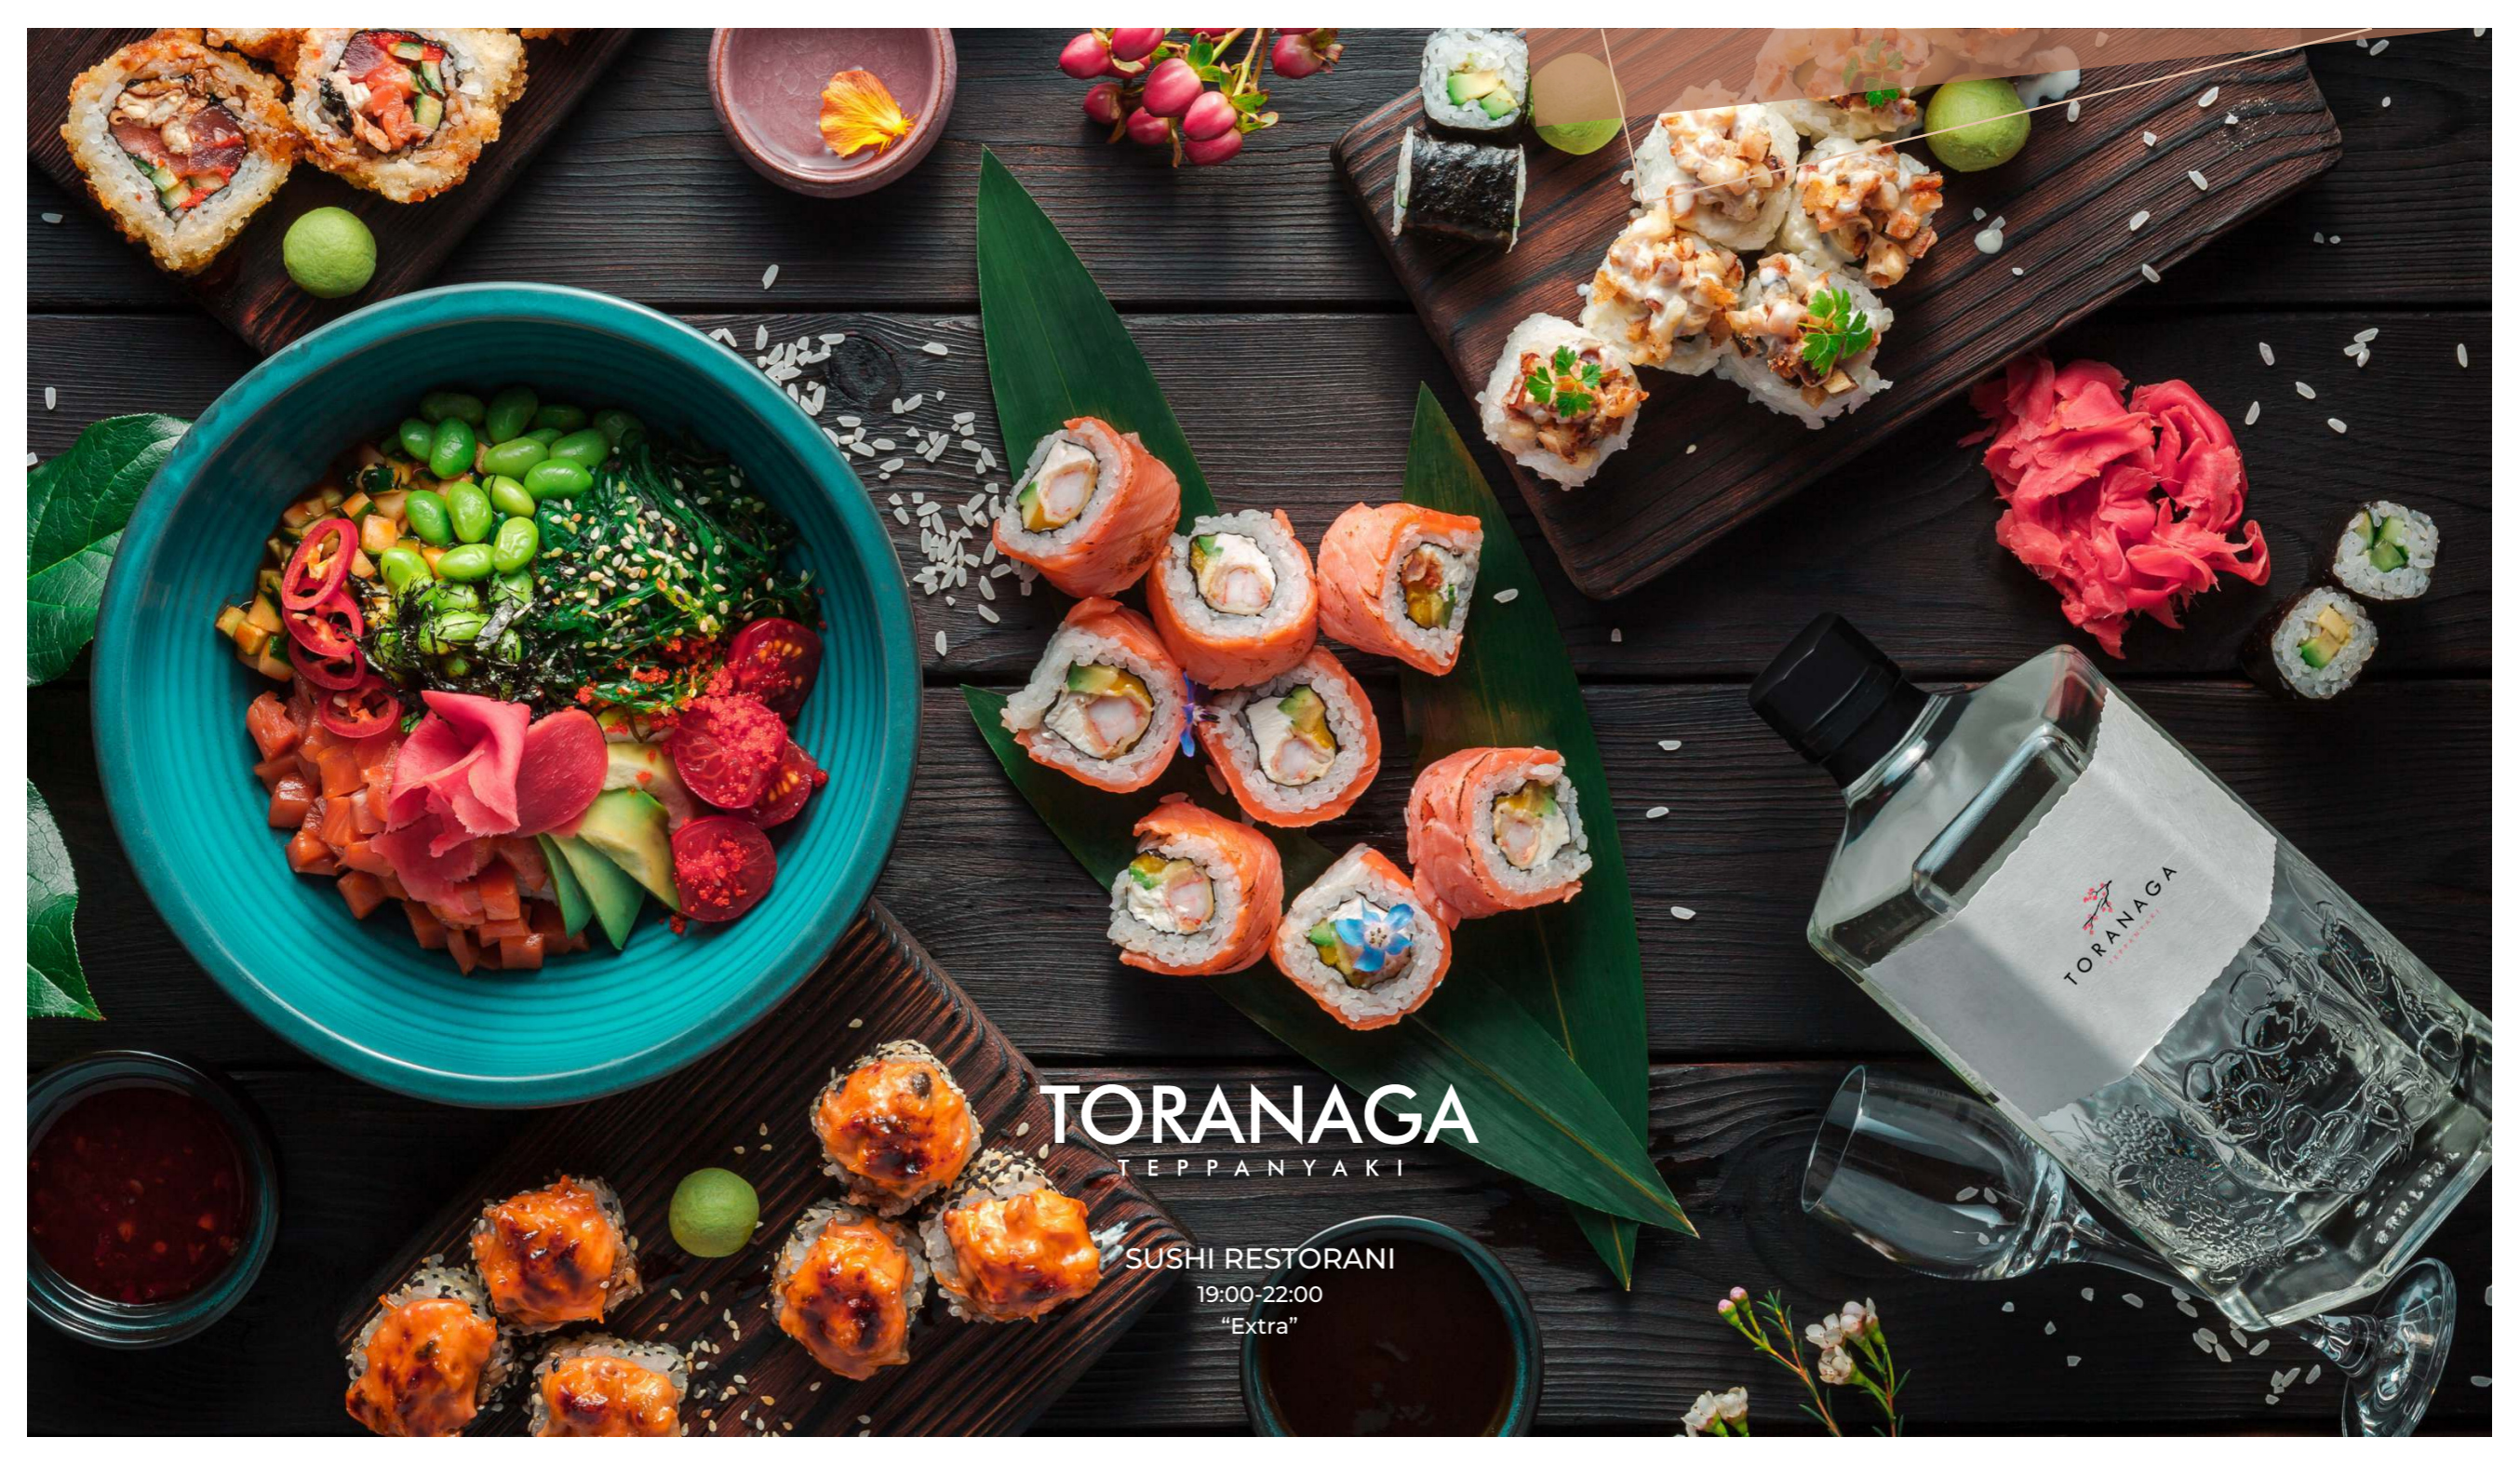

TORANAGA

TEPPANYAKI

SUSHI RESTORANI
19:00-22:00
"Extra"