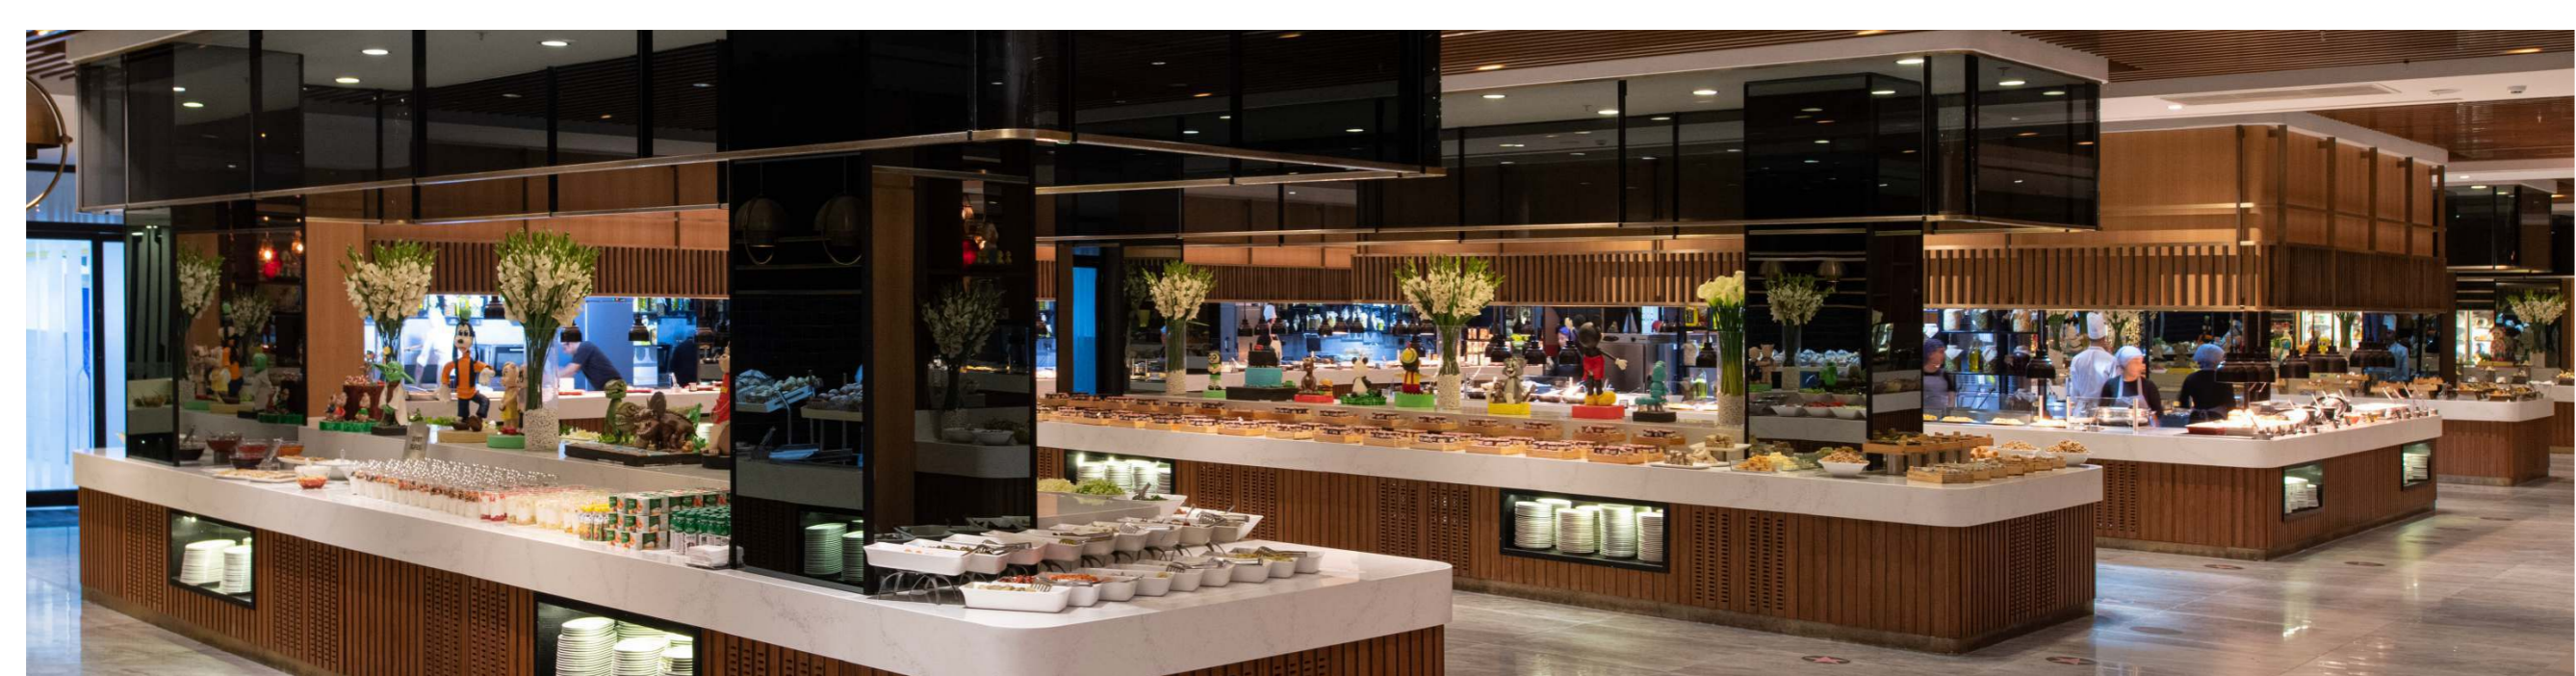

BARS	LOCATION	SERVICE	WORKING HOURS	TYPE	NOTES
Lobby Bar	Lobby	Beverage	24 H	Bar	Ultra All inclusive drinks are served Free of Charge
Coffee House	Near the 7/24 Nisk Restaurant	Beverage	10:00-22:00	Bar	Fresh herbal teas and coffee
Pool Bar	Pool Side	Beverage	10:00-18:00	Bar	Ultra All inclusive drinks are served Free of Charge
Candyland Bar	Candyland	Beverage	10:00-17:00 20:00-22:00	Bar	Soft Drinks, Ice Slush, Fresh Juice Extra of Charge
Candytown Bar	Candytown	Beverage	10:00-17:00 20:00-22:30	Bar	Soft & Non alcoholic beverages Free Of Charge
Sunset Bar	Pool Side	Beverage	10:00-00:00	Bar	Ultra All inclusive drinks are served Free of Charge
A La Carte Bar	Pool Side	Beverage	10:00-22:00	Bar	Ultra All inclusive drinks are served Free of Charge
Service Bar	Main Restaurant	Beverage	12:30-14:30 19:00-21:30	Bar	Ultra All inclusive drinks are served Free of Charge
Arena Bar	Cabaret	Beverage	22:00-01:00	Bar	Ultra All inclusive drinks are served Free of Charge
Vitamin Bar	Spa Center	Beverage	09:00-19:00	Bar	Fresh Squeezed Juices (some of Fresh Squeezed Juices are with extra charge)
Exclusive Bar	Vip Arena	Beverage	09:00-18:00	Bar	Free just for Villa Guests Exclusive Club Serves specialmade drinks and cocktails
Patisserie	Pool Side	Beverage	10:00-22:00	Bar	Free of charge