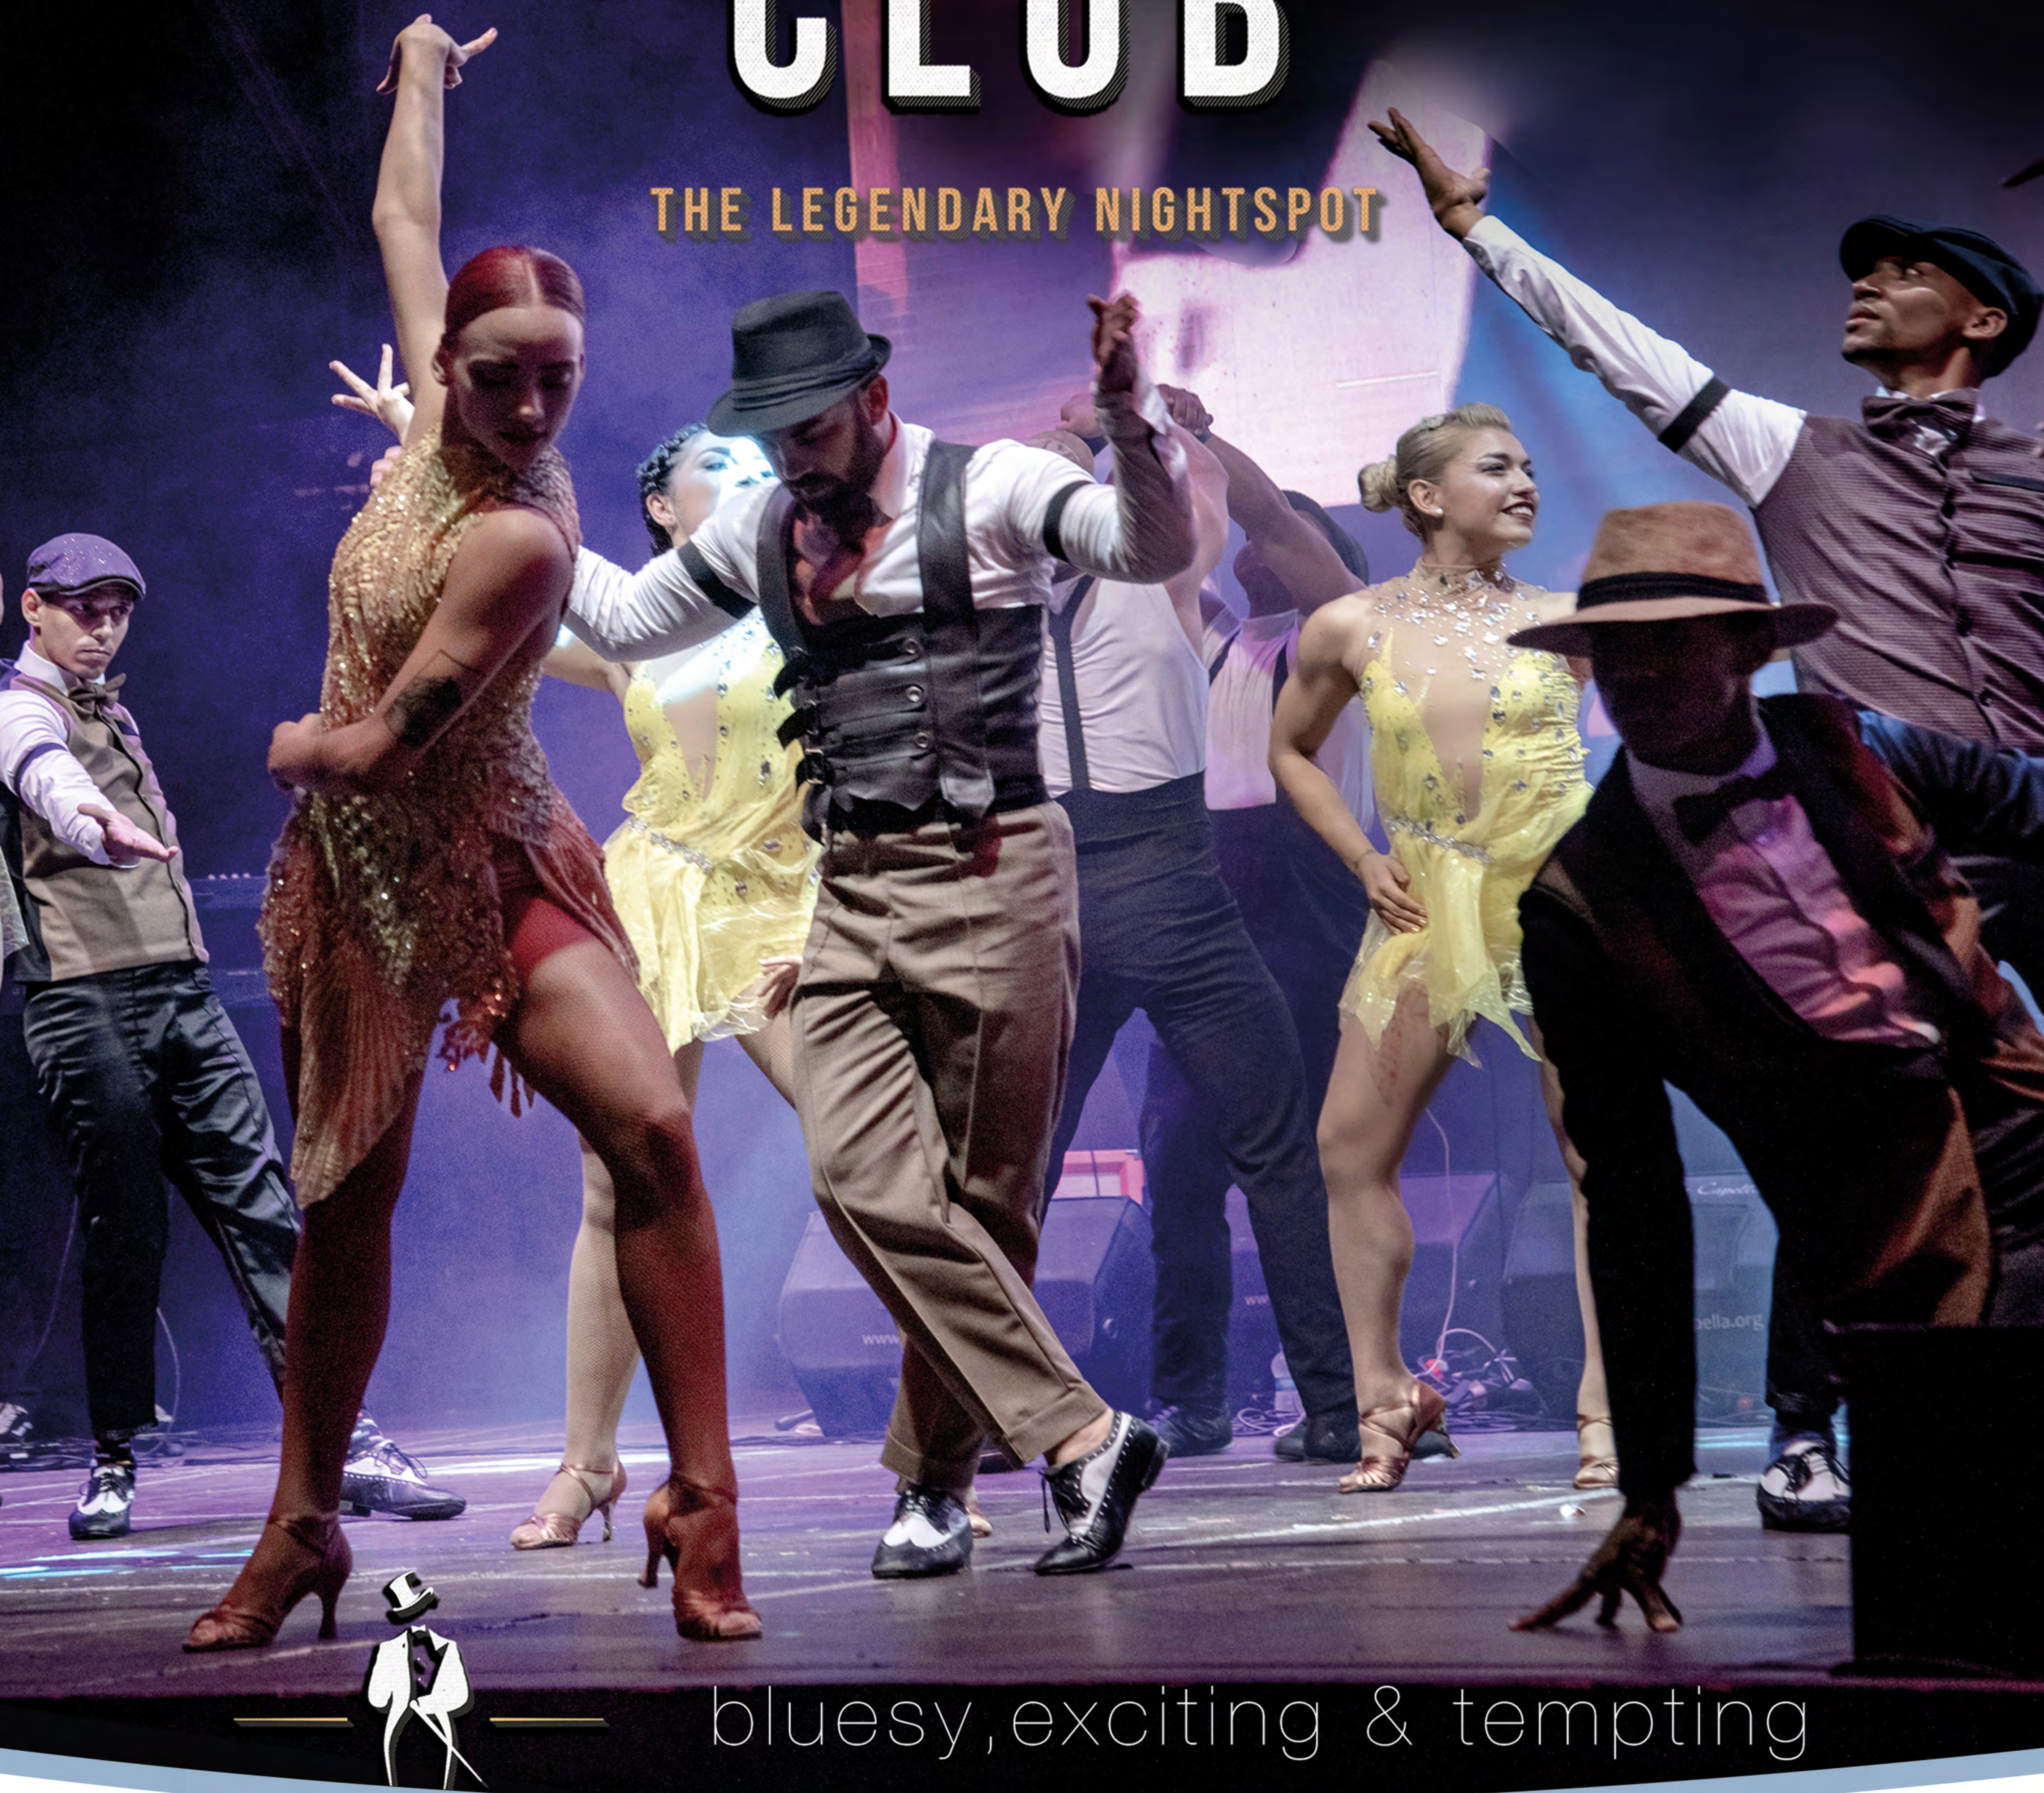

# THE COTTON CLUB

THE LEGENDARY NIGHTSPOT

bluesy, exciting & tempting

**EVERY TUESDAY AT ARENA BAR AT 21:15**

**REEF OASIS**

BLUE BAY RESORT & SPA