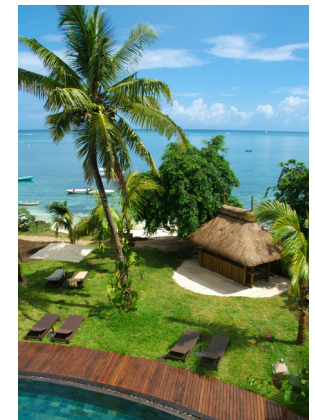

LOCATION

The Resort is situated in the village of Trou aux Biches with its long stretch of white sandy beach. Port-Louis, the Capital of Mauritius is 15 kms away and the airport is 50 kms away. The lively town of Grand-Baie is only 5 kms away.

Le Cardinal
EXCLUSIVE
GOLF RESORT & SPA
MAURITIUS

Member of Alizee Resort Management Ltd

Le Cardinal Exclusive Golf Resort & Spa Mauritius | T: + 230 204 5200 | F: + 230 265 70 35 | E: info@alizeeresort.com