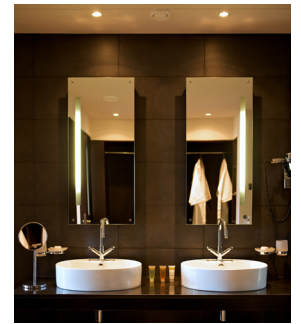

JUNIOR SUITE

Situated on ground, first and second floor, our luxurious junior suites are 51 m2 with a balcony or terrace of 6m2. They are comprised of a spacious bedroom with an adjoining bathroom and a small living area

Le Cardinal
EXCLUSIVE
GOLF RESORT & SPA
MAURITIUS

Member of Alizee Resort Management Ltd

Le Cardinal Exclusive Golf Resort & Spa Mauritius, Trou aux Biches, Mauritius | T: + 230 204 5200 | F: + 230 265 70 35 | E: info@alizeeresort.com