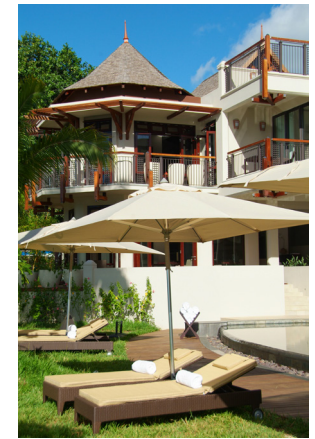

LOCATION

The Resort is situated in the village of Trou aux Biches with its long stretch of white sandy beach. Port-Louis, the Capital of Mauritius is 15 kms away and the airport is 50 kms away. The lively town of Grand-Baie is only 5 kms away.

Le Cardinal
EXCLUSIVE
GOLF RESORT & SPA
MAURITIUS

Member of Alizee Resort Management Ltd

Le Cardinal Exclusive Golf Resort & Spa Mauritius | T: + 230 204 5200 | F: + 230 265 70 35 | E: info@alizeeresort.com