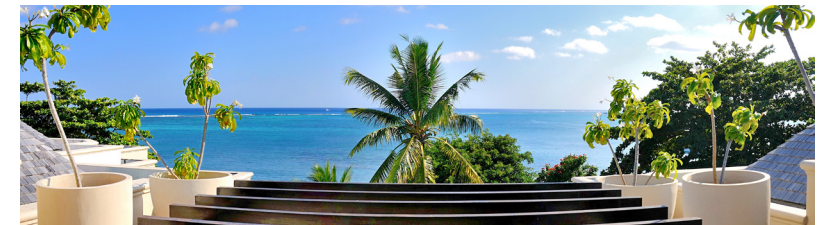

TREATMENT ROOM

Le Cardinal Exclusive Resort has selected on the second floor a small nest for its treatment room. A variety of treatment such as Duo massage is proposed at the clients.

Imagine yourself being massaged while enjoying the magnificent view of the bay of Trou aux Biches and of the swimming pool.

Le Cardinal
EXCLUSIVE
GOLF RESORT & SPA
MAURITIUS

Member of Alizée Resort Management Ltd

Le Cardinal Exclusive Golf Resort & Spa Mauritius, Trou aux Biches, Mauritius | T: + 230 204 5200 | F: + 230 265 70 35 | E: info@alizeeresort.com