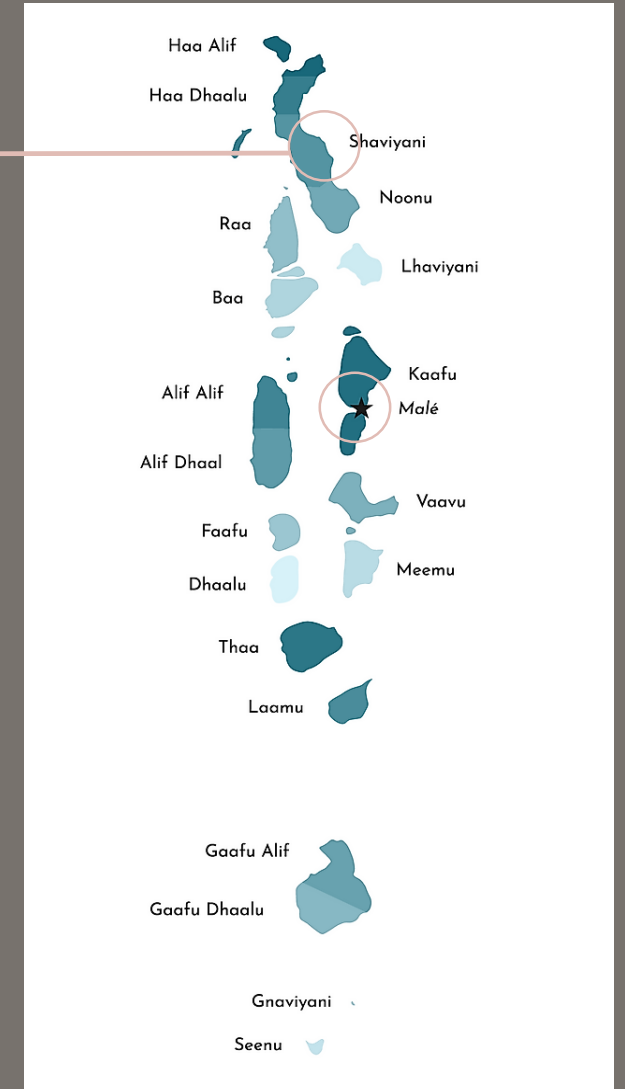

## PROPERTY SIZE

- 9 hectares
- 1 kilometers long
- 300 meters wide

## ROOMS

60 Villas

- Overwater Pool Villa Sunrise
- Beach Pool Villa Sunrise
- Overwater Pool Villa Sunset
- Beach Pool Villa Sunset
- Duplex Overwater Pool Villa
- Duplex Beach Pool Villa

# LOCATION

- Located 192 kilometers north of Velana International Airport
- Located in the untouched Vagaru Island in Shaviyani Atoll
- Accessible by a 55-minute scenic seaplane flight