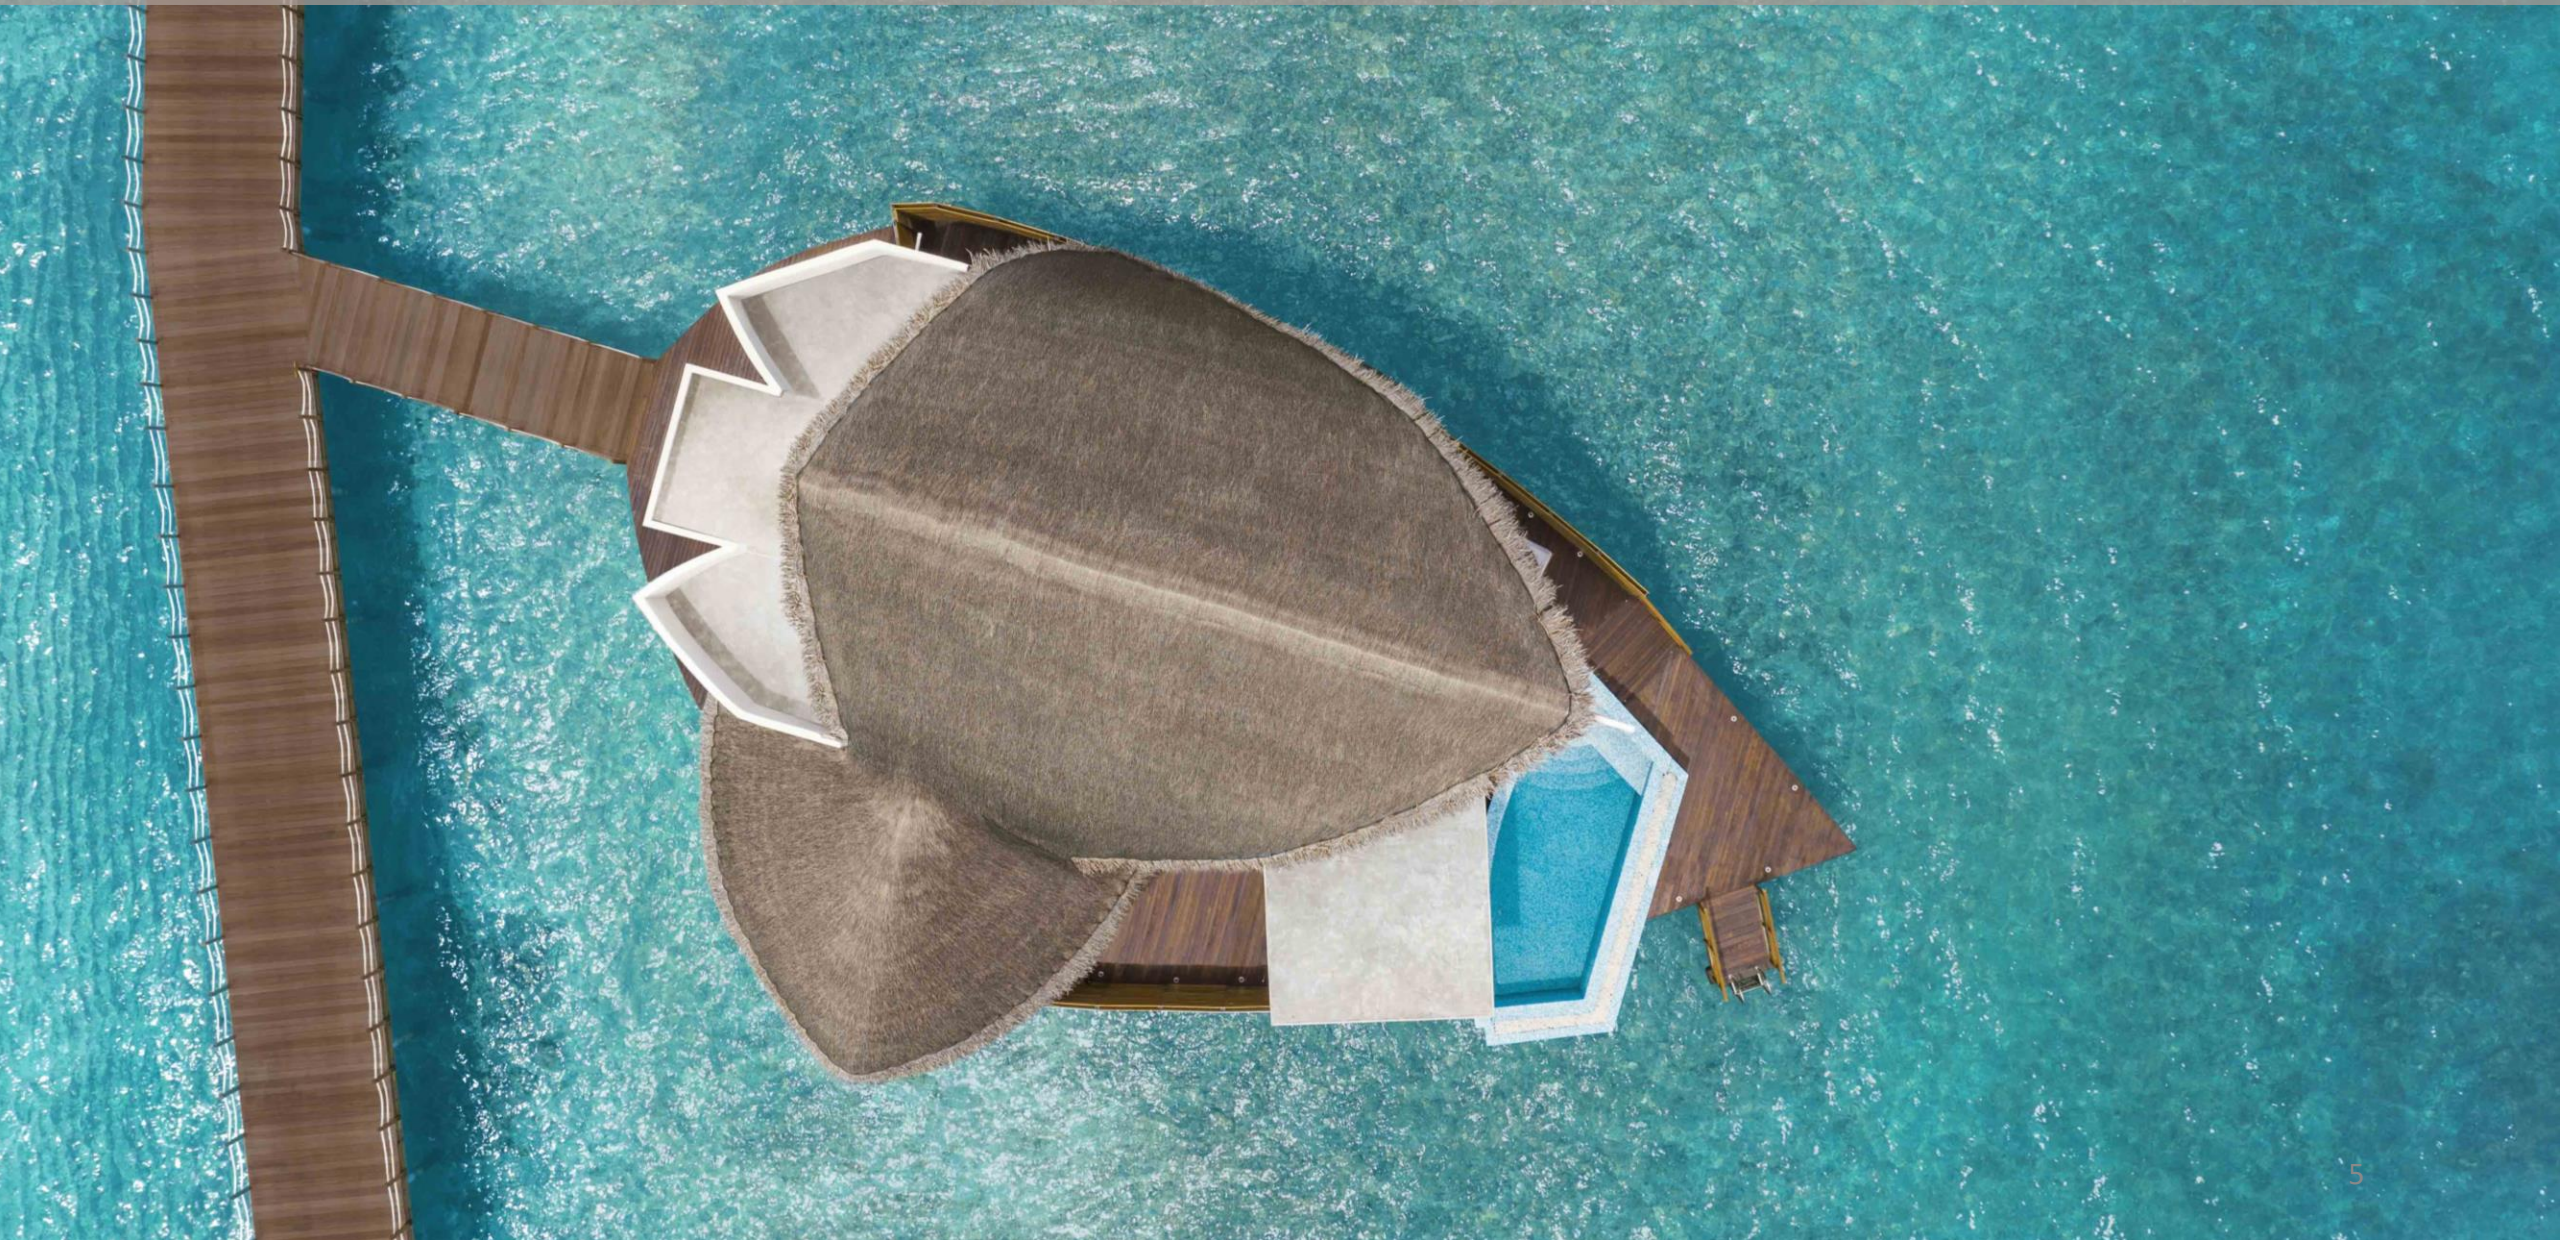

OVERWATER POOL VILLA SUNRISE/SUNSET