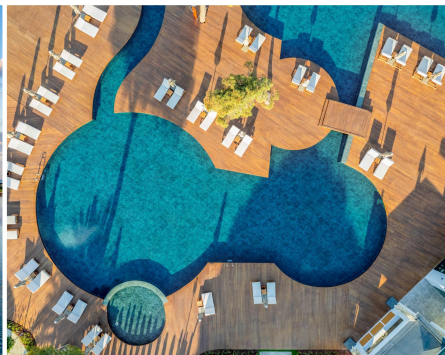

POOLS

POOL	FRESH WATER	DEPTH	SIZE	WORKING HOURS
Main Building Pool	✓	140 cm	1400 sqm	08:00-20:00 pm (April-October)
Main Building Children's Pool	✓	40 cm	37 sqm	08:00-20:00 pm (April-October)
Anjana Spa Relax Pool	✓	140 cm	146 sqm	08:00-20:00 pm (April-October)
Anjana Spa Indoor Pool	✓	140 cm	120 sqm	08:00-20:00 pm (April-October)
Orient Main Pool	✓	140 cm	479 sqm	08:00-20:00 pm (April-October)
Orient Children's Pool	✓	40 cm	37 sqm	08:00-20:00 pm (April-October)
Orient Relax Pool	✓	140 cm	77 sqm	08:00-20:00 pm (April-October)