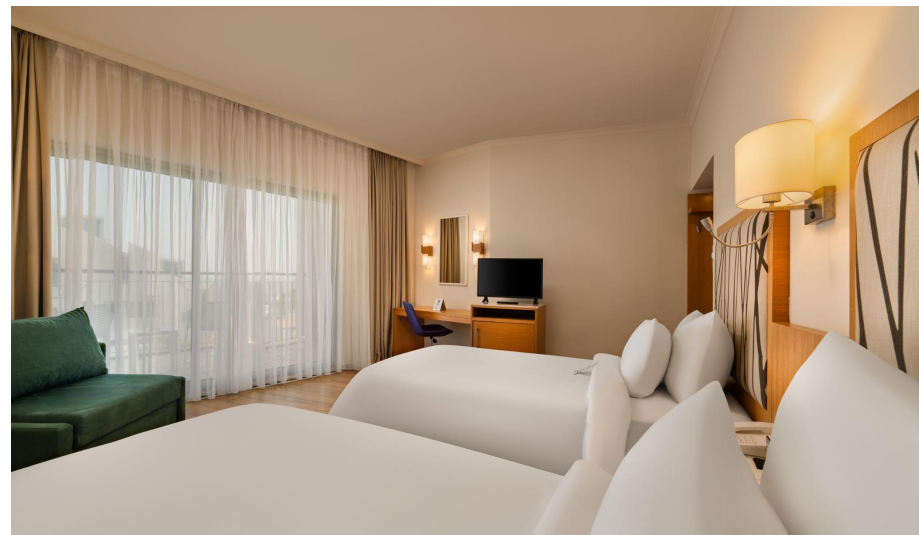

28 m2

STANDARD GARDEN VIEW ROOM

Features

Standard Garden View Room may please your eye with its beautiful view. In bedroom there is either double bed or twin beds and single sofa bed. All of rooms equipped with minibar daily refilled with soft drinks, working table and desk chair, tea & coffee set-up, kettle, wooden floor, central air condition system, direct dial phone, safe box, satellite LCD TV, Wi-Fi connection, bathroom with shower and WC, makeup mirror, hair dryer.

60 m2

FAMILY ROOM

Features

Family Room is a great opportunity for families with kids. There are 2 bedrooms, one bedroom with french bed, the other one with twin beds. All rooms equipped with minibar daily refilled with soft drinks, working table and desk chair, tea & coffee set-up, kettle wooden floor, central air condition system, balcony, direct dial phone, safe box, LCD TV, Wi-Fi connection, 2 bathrooms with shower and WC, makeup mirror, hair dryer.

61 m²

KING SUITE

Features

For guests who prefer more privileged accommodation there is a King Suite. There is one living room, one bedroom with King Size bed, the second one with twin beds. All suites equipped with minibar daily refilled with soft drinks, working table and desk chair, tea & coffee set-up, kettle, wooden floor and carpet, split air condition system, balcony, direct dial phone, safe box, LCD TV, Wi-Fi connection, 2 bathrooms with shower, Jacuzzi, WC, makeup mirror, hair dryer.

28 m2

SUPERIOR FAMILY SUITE

Features

Superior Family Suites take a place in Mood Building surrounded by nature. Great choice for families accommodation. There are two bedrooms with double bed and twin beds, living room with sofa bed. All suites equipped with minibar daily refilled with soft drinks, tea & coffee set-up, kettle, ceramic /wooden floor, individual air condition system, balcony, direct dial phone, safe box, LCD TV, Wi-Fi connection, 2 bathrooms with Bathtub and WC, makeup mirror, hair dryer.