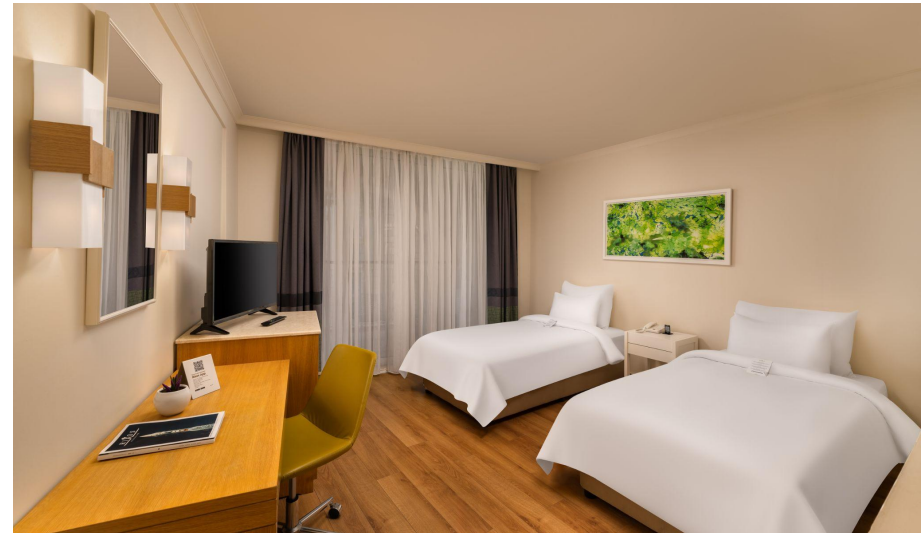

FAMILY DUPLEX ROOM

Features

Family Duplex Room surrounded by nature is one of the best choice for families with kids. On the first floor there is a bedroom with 2 single beds, on the minus first floor there is a bedroom with french bed. All rooms equipped with minibar daily refilled with soft drinks, kettle working table and desk chair, tea & coffee set-up, wooden floor, central air condition system, a balcony on each floor, direct dial phone, safe box, LCD TV, Wi-Fi connection, 2 bathroom with shower and WC, makeup mirror, hair dryer.

60 m2