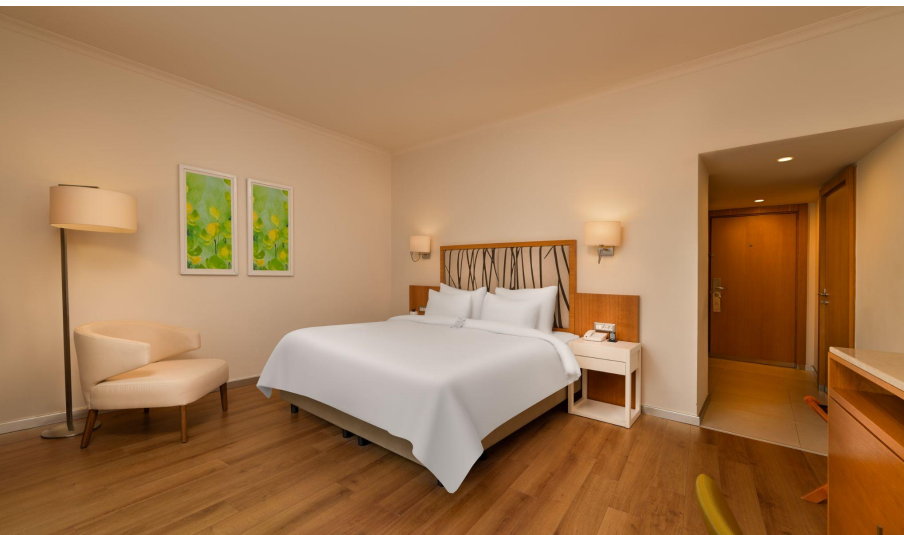

28 m2

STANDARD GARDEN VIEW ROOM

Features

Standard Garden View Room may please your eye with its beautiful view. In bedroom there is either double bed or twin beds and single sofa bed. All of rooms equipped with minibar daily refilled with soft drinks, working table and desk chair, tea & coffee set-up, kettle, wooden floor, central air condition system, direct dial phone, safe box, satellite LCD TV, Wi-Fi connection, bathroom with shower and WC, makeup mirror, hair dryer.

60 m2

FAMILY ROOM

Features

Family Room is a great opportunity for families with kids. There are 2 bedrooms, one bedroom with french bed, the other one with twin beds. All rooms equipped with minibar daily refilled with soft drinks, working table and desk chair, tea & coffee set-up, kettle wooden floor, central air condition system, balcony, direct dial phone, safe box, LCD TV, Wi-Fi connection, 2 bathrooms with shower and WC, makeup mirror, hair dryer.

61 m²

KING SUITE

Features

For guests who prefer more privileged accommodation there is a King Suite. There is one living room, one bedroom with King Size bed, the second one with twin beds. All suites equipped with minibar daily refilled with soft drinks, working table and desk chair, tea & coffee set-up, kettle, wooden floor and carpet, split air condition system, balcony, direct dial phone, safe box, LCD TV, Wi-Fi connection, 2 bathrooms with shower, Jacuzzi, WC, makeup mirror, hair dryer.

28 m2

SUPERIOR FAMILY SUITE

Features

Superior Family Suites take a place in Mood Building surrounded by nature. Great choice for families accommodation. There are two bedrooms with double bed and twin beds, living room with sofa bed. All suites equipped with minibar daily refilled with soft drinks, tea & coffee set-up, kettle, ceramic /wooden floor, individual air condition system, balcony, direct dial phone, safe box, LCD TV, Wi-Fi connection, 2 bathrooms with Bathtub and WC, makeup mirror, hair dryer.