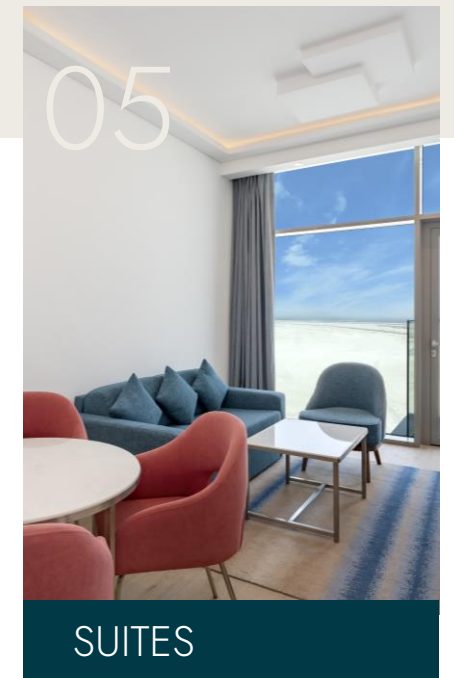

OUR ROOMS & SUITES

Park Regis by Prince Dubai Islands offers 159 modern guest rooms & suites.

STANDARD ROOM

FEATURES

The standard room is 28m², featuring both city and sea facing balconies.

Configurations:
Twin, Queen or King Bed

SUPERIOR ROOM

FEATURES

The superior room is 30m², featuring sea facing balconies only.

Configurations:
Twin, Queen or King Bed

DELUXE ROOM

FEATURES

The deluxe room is 33m², featuring both city facing balconies only.

Configurations:
King & Twin Bed

JUNIOR SUITE

FEATURES

The junior suite room is 50m², featuring sea facing balconies.

Configurations:
King Bed

ONE BEDROOM SUITE

FEATURES

The One Bedroom Suite is our largest room at 63m² with sea facing balconies.