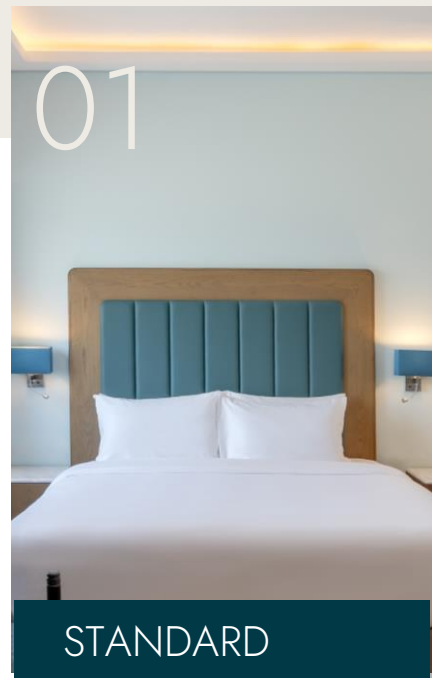

OUR ROOMS & SUITES

Park Regis by Prince Dubai Islands offers 159 modern guest rooms & suites.

STANDARD ROOM

FEATURES

The standard room is 28m², featuring both city and sea facing balconies.

Configurations:
Twin, Queen or King Bed

SUPERIOR ROOM

FEATURES

The superior room is 30m², featuring sea facing balconies only.

Configurations:
Twin, Queen or King Bed

DELUXE ROOM

FEATURES

The deluxe room is 33m², featuring both city facing balconies only.

Configurations:
King & Twin Bed

JUNIOR SUITE

FEATURES

The junior suite room is 50m², featuring sea facing balconies.

Configurations:
King Bed

ONE BEDROOM SUITE

FEATURES

The One Bedroom Suite is our largest room at 63m² with sea facing balconies.