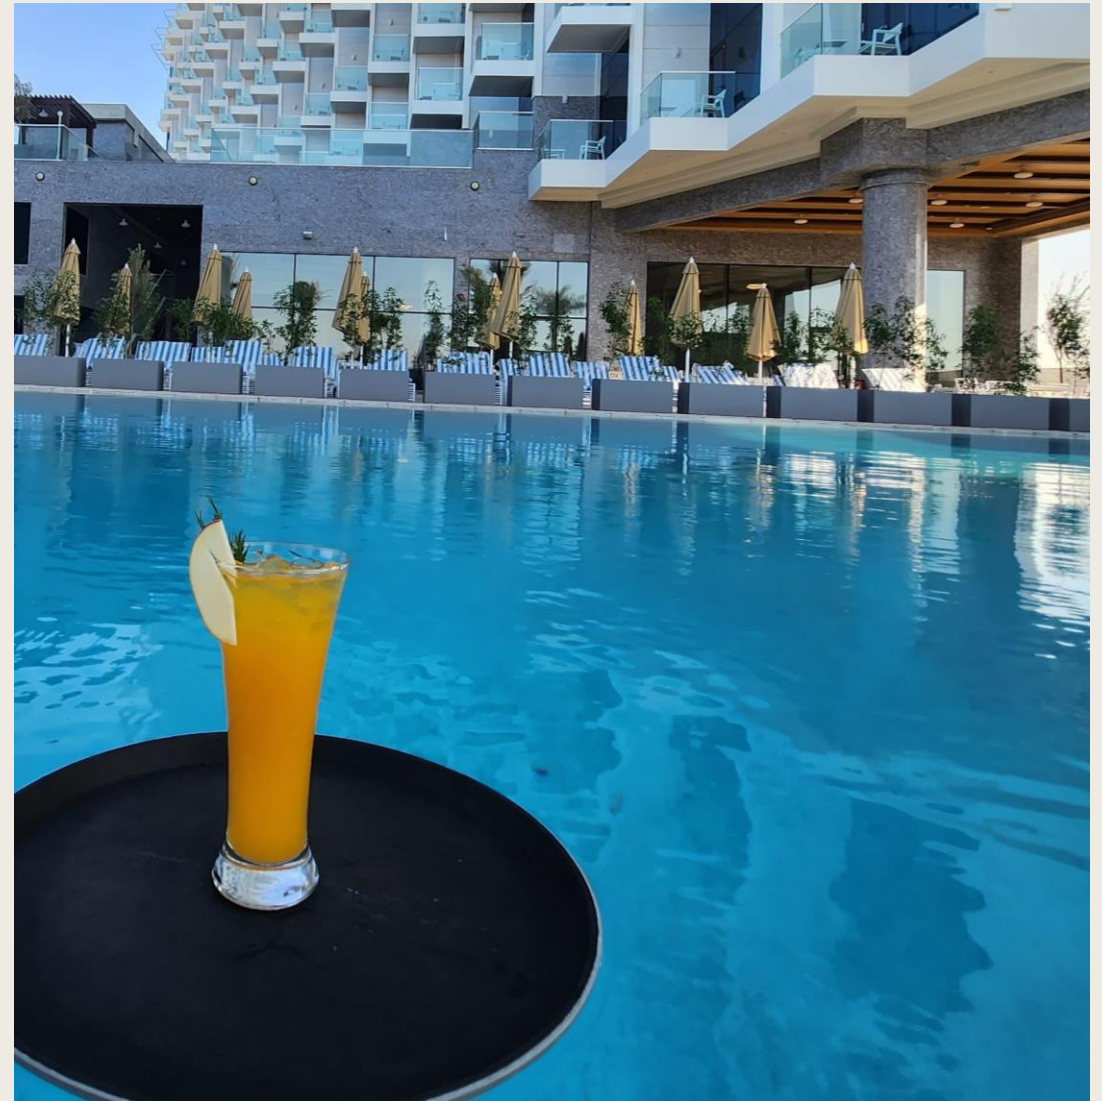

ADULT & CHILDRENS SWIMMING POOL

A refreshing oasis for all ages, with a separate children's pool providing a safe and enjoyable experience for younger swimmers. The main pool offers a spacious area for adults to swim laps or relax on loungers, while the children's pool is shallow and shallow to accommodate little ones.

With clear blue waters and comfortable temperatures, this swimming pool is the perfect spot to beat the heat and spend quality time with the family.