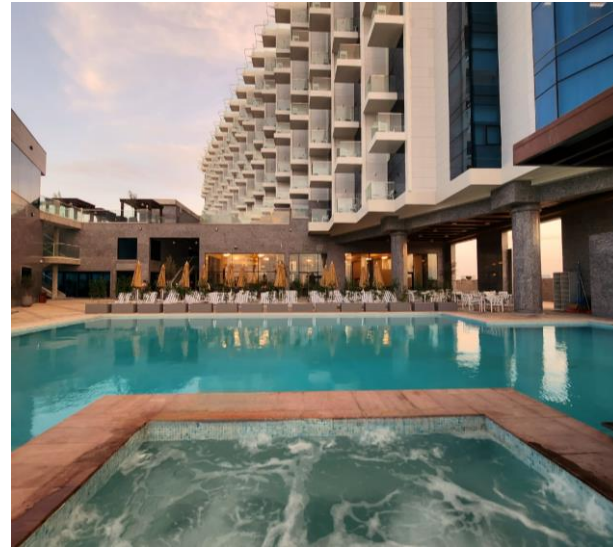

EXPERIENCE MODERN SOPHISTICATION AND
TIMELESS ELEGANCE IN OUR STYLISH ROOMS.
INDULGE IN DIVERSE CULINARY DELIGHTS AND
ENJOY ACCESS TO OUR GYM AND BEACH
SPORTS ACTIVITIES.

WITH CONVENIENT TRANSFERS AND
IMPECCABLE SERVICE, PARK REGIS BY PRINCE
ENSURES A MEMORABLE STAY.

BEACH CLUB
WABI SABI

Soon to open - Wabi Sabi Beach club will bring island vibes with its food, drinks and music for a truly memorable experience.

OUR SIGNATURE ELEMENTS:

Serves Japanese Cuisine

Beach View Access

Sun Loungers

SWIM-UP POOL BAR
YAMBA ROCK

Yamba Rock is a vibrant poolside bar serving a captivating array of flavors from all over the world and hand-crafted cocktails.

KEY OFFERINGS:

Poolside Bar

Serves Hand crafted Cocktails