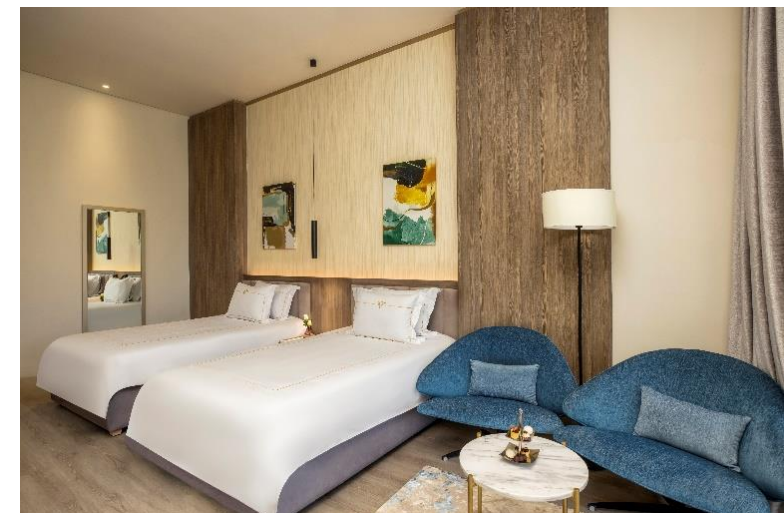

DELUXE SEA VIEW ROOM

Size: 46 m²