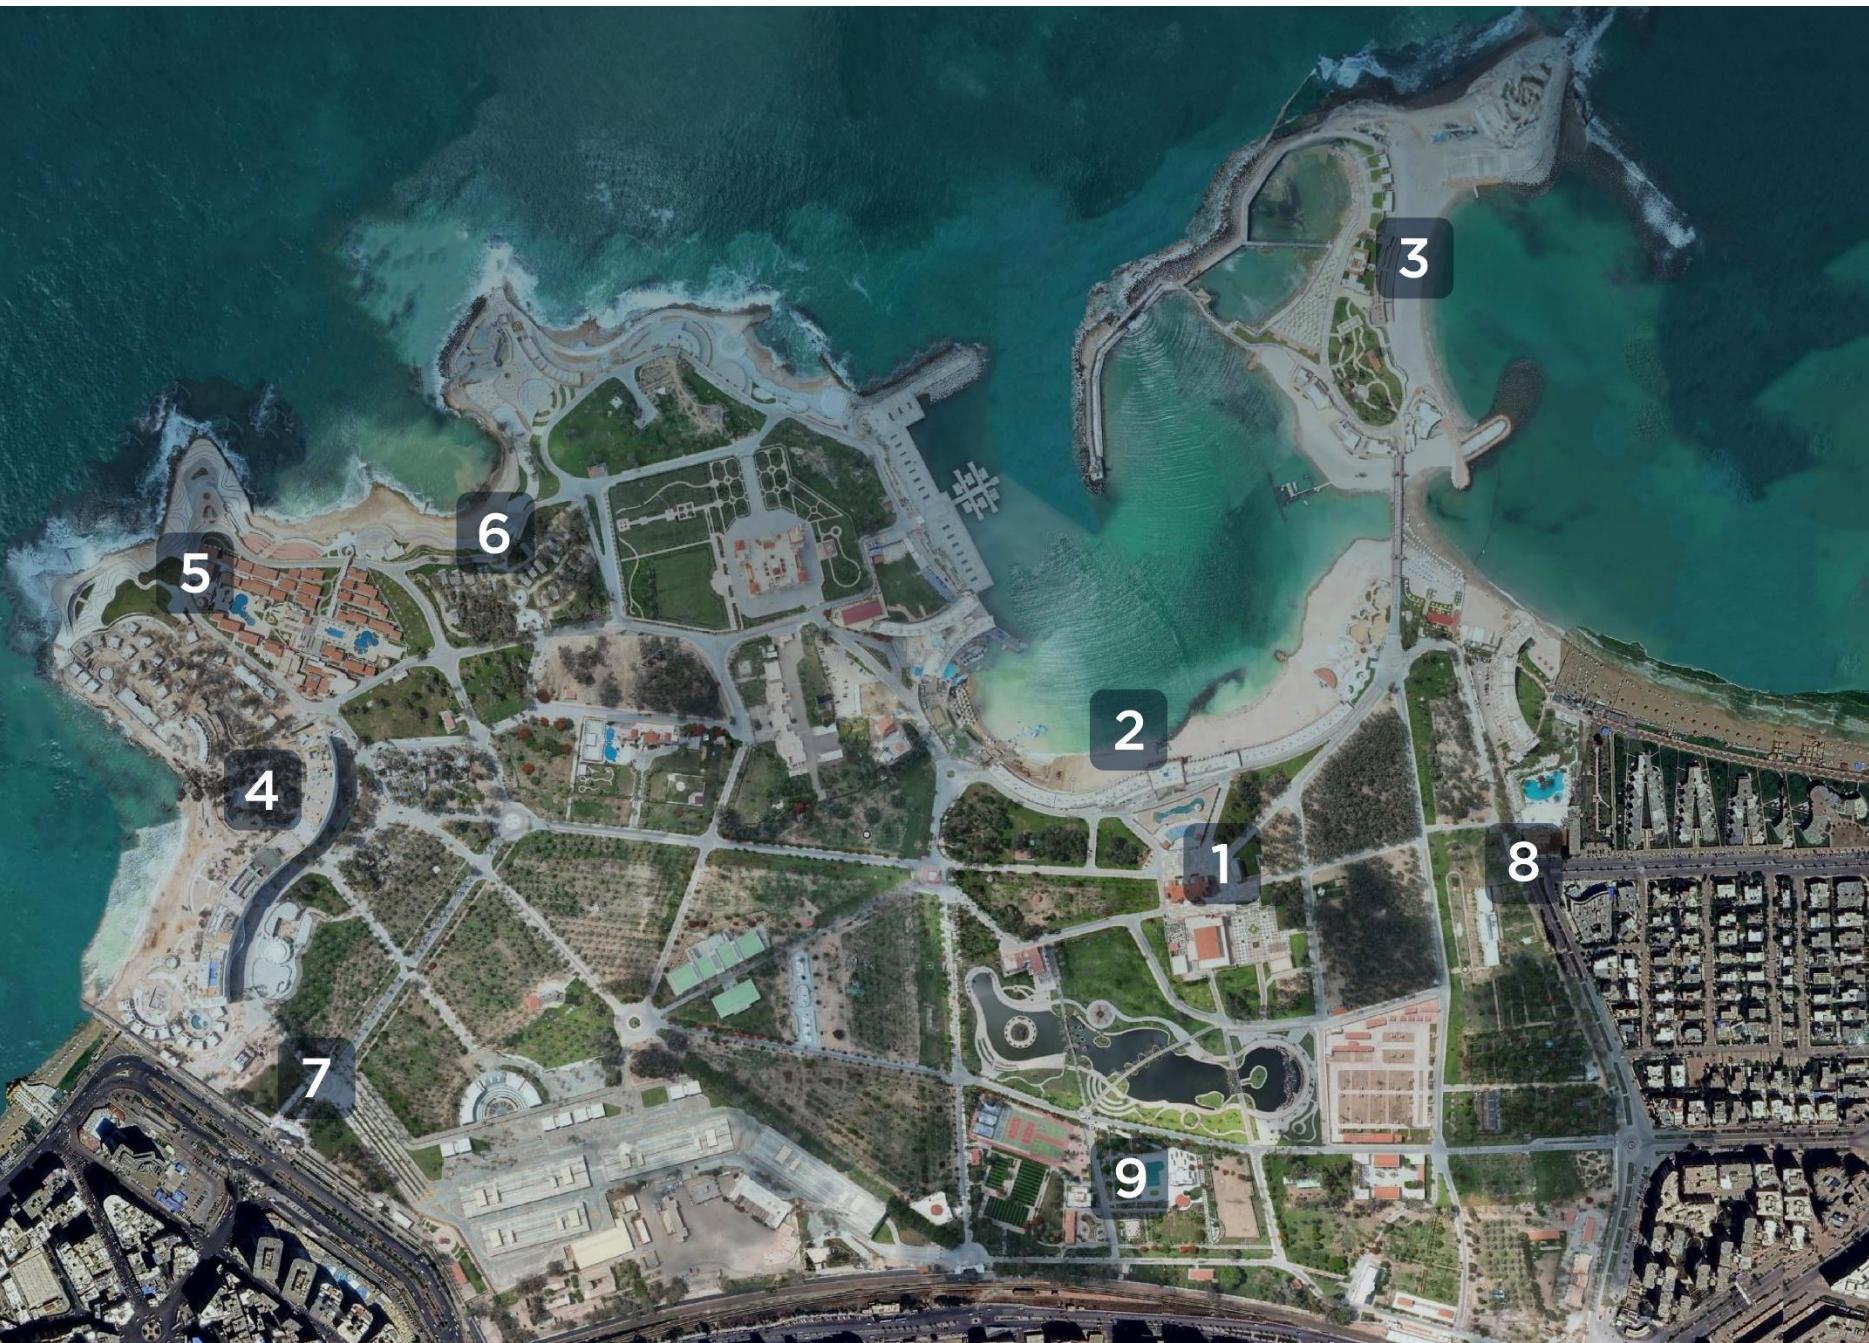

RIXOS
MONTAZA ALEXANDRIA

HOTEL FACT SHEET

LOCATION & PROPERTY

DATE OF OPENING	2024
CONCEPT	Multi Board
5* DELUXE	5* Deluxe
ADDRESS	Montaza Palace, El-Gaish Rd, Al Mandarah Bahri, Montaza 2, Alexandria Governorate 5527001
TOTAL AREA	1.554.307 m2
BEACH LOCATION & LENGTH	Beach Front

BORG EL ARAB INTERNATIONAL AIRPORT	63 km
ALEXANDRIA BIBLIOTHECA	15 km
ALEXANDRIA CITY CENTER	17 km
GRECO-ROMAN MUSEUM	17 km
QAITBAY CITADEL	19 km
CAIRO	235 km

- 1 Salamlek Palace
- 2 King Fouad Lodges
- 3 Tea Island
- 4 Rooms, Suites & Villas
- 5 The Club Rooms
- 6 Bungalows
- 7 Mandarah Entrance
- 8 Maa'mora Entrance
- 9 Montaza Sports Club

KING FOUAD LODGES

Total Area: 7.300 m²

Reception

80 lodges

All Day Dining Restaurant

Beach Club

Beach Bars

ROOM & SUITES OVERVIEW